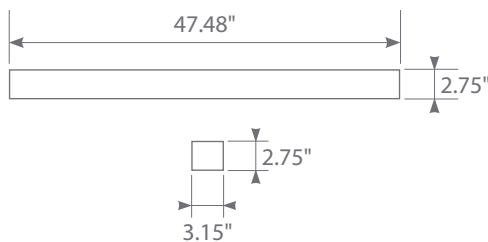

Aluminium Alloy Housing

Specifications

	Lumen Output	Luminous Efficacy	Beam Angle	Input Voltage
Total	6500 lm	130 lm/W	120°	AC120-277 V
Up Light	1950 lm			
Down Light	4550 lm			
CRI	Power Factor	Input Current	CCT	Lamp Lifespan
80	0.9	0.4 A	3000 / 4000 / 5000K	50,000 Hrs.

Product Features

0-10V Dimmable

Energy Efficient

3 CCT Selectable

Damp Rated

Product Dimensions

Product Photometric Data