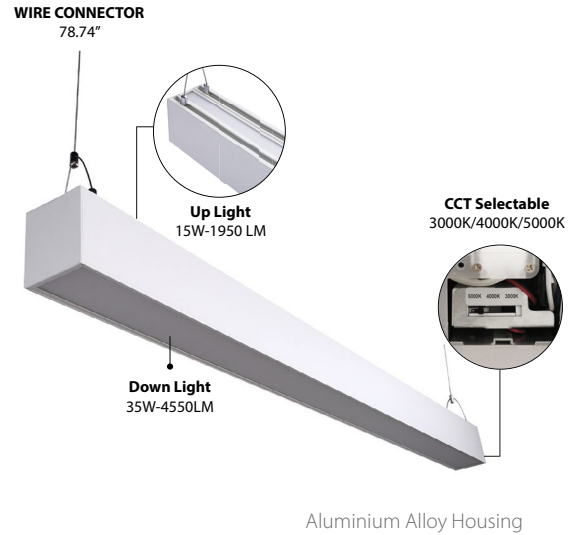

LED EUD4-50W103sw

Linear Class: Suspended up and down

Product Description

This 50-Watt, 4-foot up and down light is a CCT selectable suspension light that is perfect for commercial spaces such as: office buildings, and healthcare facilities where quality light is needed. This light gives a long life of quality and equal light distribution in a variety of commercial spaces, and it offers convenience by allowing you to choose between Soft White (3000K), Bright White (4000K), and Cool White (5000K) all in one unit. Other notable features include: 0-10V dimming, 50,000 hours of life, and operates on a 100-277V line. **Accessories Includes**

Aluminium Alloy Housing

Specifications

	Lumen Output	Luminous Efficacy	Beam Angle	Input Voltage
Total	6500 lm	130 lm/W	120°	AC120-277 V
Up Light	1950 lm			
Down Light	4550 lm			
CRI	Power Factor	Input Current	CCT	Lamp Lifespan
80	0.9	0.4 A	3000 / 4000 / 5000K	50,000 Hrs.

Product Features

0-10V Dimmable

Energy Efficient

3 CCT Selectable

Damp Rated

Product Dimensions

Product Photometric Data