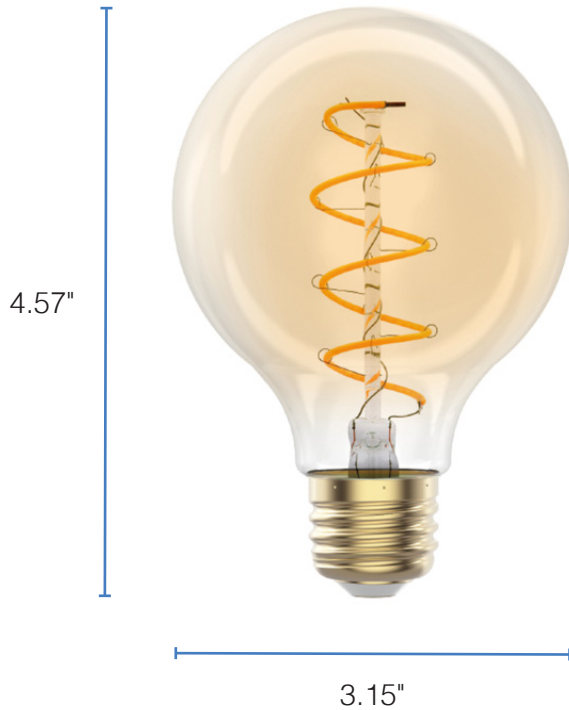

Add an elegant, timeless look to any room with these decorative LED vintage globe bulbs.

FEATURES

- Energy efficient replacement for 25W incandescent lamp
- Slightly tinted lens shows off a unique spiral filament
- Standard household medium (E26) base
- Dimmable; see dimmer compatibility sheet for a full list of dimmers

project name	type
catalog number	
comments	voltage
approved by	date

PERFORMANCE	Power Consumption	4.5 Watt
	Lumens	250
	Efficacy (LPW)	56
	CRI	80
	Beam Angle	330°
	CCT	2200K
	Life (L70)	15000
ELECTRICAL	Input Voltage	120V
CONSTRUCTION	Shape	G25
	Filament Type	Spiral
	Base	E26
	Finish	Amber
LISTINGS	Certifications	UL Listed; FCC
	Material Usage	RoHS – No mercury or lead
	Environment	Wet Location Rated; Enclosed Fixture Rated

PERFORMANCE SUMMARY

Item #	Shape	Lumens	Wattage	LPW	Voltage	Replaces	CCT	CRI	Finish	Life/Hours	Dimmable
PLTS-12102	G25	250	4.5	56	120V	25W Incan.	2200K	80	Amber	15000	Yes

DIMENSIONS

DIMENSIONS

Height: 4.57"

Diameter: 3.15"

WARNINGS

- Only use this LED globe with the dimmers listed in the compatibility list. Using this bulb with incompatible dimmers may cause performance issues including humming, buzzing, flickering, and poor dimming performance.