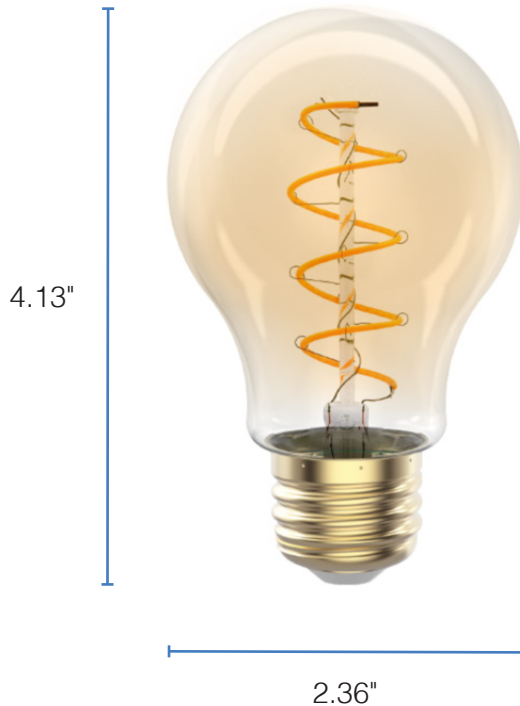

Add an elegant, timeless look to any room with these decorative LED vintage A19 bulbs.

FEATURES

- Energy efficient replacement for 25W incandescent lamp
- Slightly tinted lens shows off a unique spiral filament
- Standard household medium (E26) base
- Dimmable; see dimmer compatibility sheet for a full list of dimmers

project name	type
catalog number	
comments	voltage
approved by	date

PERFORMANCE	Power Consumption	4.5 Watt
	Lumens	250
	Efficacy (LPW)	56
	CRI	80
	Beam Angle	330°
	CCT	2200K
	Life (L70)	15000
ELECTRICAL	Input Voltage	120V
CONSTRUCTION	Shape	A19
	Filament Type	Spiral
	Base	E26
	Finish	Amber
LISTINGS	Certifications	UL Listed; FCC
	Material Usage	RoHS – No mercury or lead
	Environment	Wet Location Rated; Enclosed Fixture Rated

PERFORMANCE SUMMARY

Item #	Shape	Lumens	Wattage	LPW	Voltage	Replaces	CCT	CRI	Finish	Life/Hours	Dimmable
PLTS-12101	A19	250	4.5	50	120V	25W Incan.	2200K	80	Golden	15000	Yes

DIMENSIONS

DIMENSIONS

Height: 4.13"