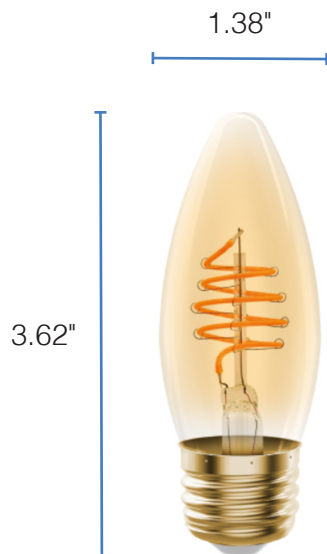

Add an elegant, timeless look to any room with these decorative LED vintage candelabra bulbs.

FEATURES

- Energy efficient replacement for 15W incandescent lamp
- Slightly tinted lens shows off a unique spiral filament
- Standard bullet shape with medium (E26) base
- Dimmable; see dimmer compatibility sheet for a full list of dimmers

project name	type
catalog number	
comments	voltage
approved by	date

PERFORMANCE	Power Consumption	2.5 Watt
	Lumens	125
	Efficacy (LPW)	50
	CRI	80
	Beam Angle	330°
	CCT	2200K
	Life (L70)	15000
ELECTRICAL	Input Voltage	120V
CONSTRUCTION	Shape	B11
	Filament Type	Spiral
	Base	E26
	Finish	Amber
LISTINGS	Certifications	UL Listed; FCC
	Material Usage	RoHS – No mercury or lead
	Environment	Wet Location Rated; Enclosed Fixture Rated

PERFORMANCE SUMMARY

Item #	Shape	Lumens	Wattage	LPW	Voltage	Replaces	CCT	CRI	Finish	Life/Hours	Dimmable
PLTS-12099	B11	125	2.5	50	120V	15W Incan.	2200K	80	Amber	15000	Yes

DIMENSIONS

DIMENSIONS

Height: 3.62"

Diameter: 1.38"

WARNINGS

- Only use this LED chandelier bulb with the dimmers listed in the compatibility list. Using this bulb with incompatible dimmers may cause performance issues including humming, buzzing, flickering, and poor dimming performance.