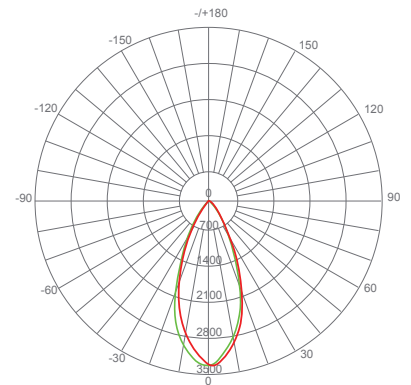

Product Photometric Data