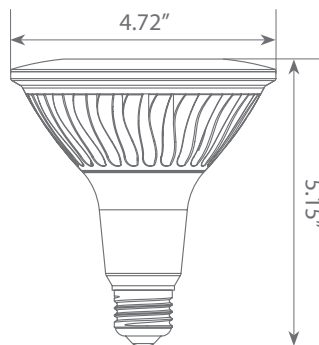

Specifications

Input Power	Input Voltage	Lumen Output	Beam Angle	Center Beam	CCT
20 W	120V	1700 lm	45°	N/A	2700 K
CRI	Luminous Efficacy	Power Factor	Input Current	Base/Cap	Lamp Lifespan
80	85 lm/W	0.7	0.18 A	E26	25,000 Hrs.

Product Features

Dimmable

Energy Efficient

Damp Rated

Product Dimensions

Product Photometric Data

LED EP38-20W6021e

Recommended Dimmers by Brand

LUTRON: DV-603P 600W, CT-103P-WH 1000W, TGCL-153PLH-WH 600W, MAW-600H-WH 600W, S-600PR-WH 600W, DVWCL-153PH-WH 600W, DVW-600PH-WH 600W, S-600H-WH 600W, D-600RH-DK 600W, TG-600PH-WH 600W, CT-600PR-WH 600W, SCL-153P-WH 600W, D-600R-WH 600W, S-600-IV 600W, D-600R-IV 600W, DVWCL-153PH-WHC, MACL-153M-WH, AYCL-153P-WH, AY-600PH-WH, DV-600P-WH, DVCL-253PH, MSCL-OP153MH-WH