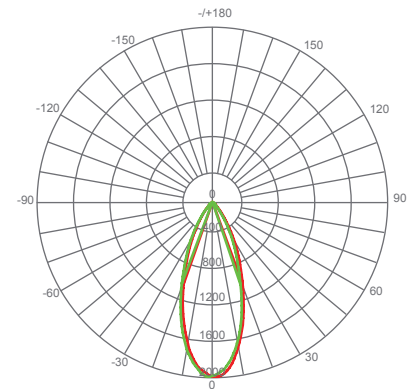

Product Photometric Data

Euri Lighting | A Division of IRTRONIX Inc.

20900 Normandie Avenue Bldg. B, Torrance, CA 90502 | Tel: 310.787.1100 | Fax: 310.787.1166 | www.eurilighting.com
©2020 Euri Lighting. All Rights Reserved