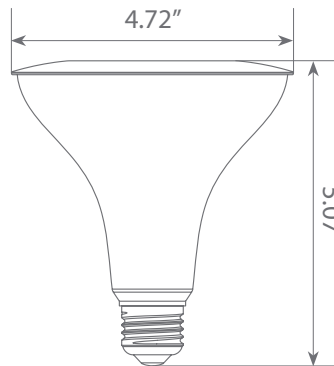

Product Dimensions