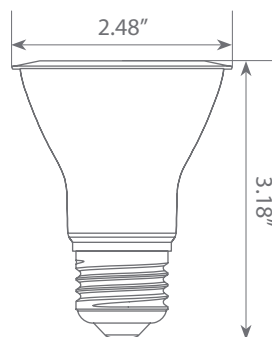

Product Dimensions