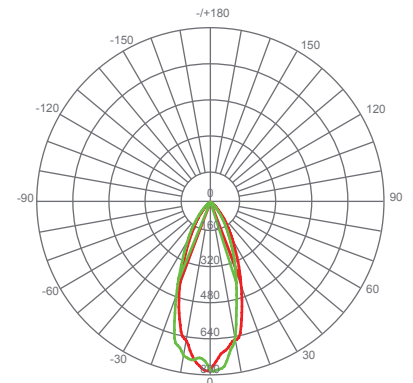

Product Photometric Data

Euri Lighting | A Division of IRTRONIX Inc.

20900 Normandie Avenue Bldg. B, Torrance, CA 90502 | Tel: 310.787.1100 | Fax: 310.787.1166 | www.eurilighting.com

©2020 Euri Lighting. All Rights Reserved