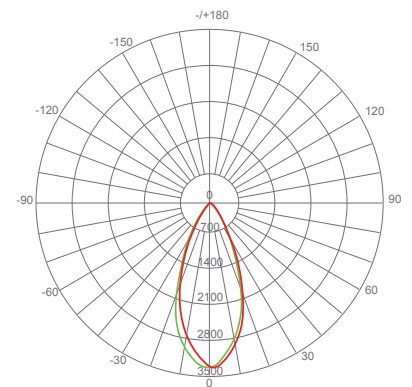

Product Photometric Data