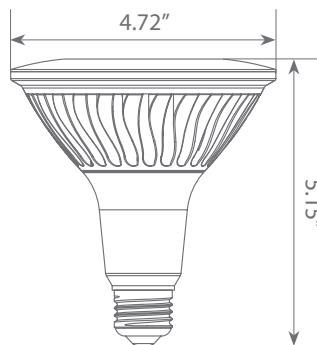

Specifications

Input Power	Input Voltage	Lumen Output	Beam Angle	Center Beam	CCT
20 W	120V	1700 lm	45°	N/A	5000 K
CRI	Luminous Efficacy	Power Factor	Input Current	Base/Cap	Lamp Lifespan
80	85 lm/W	0.7	0.18 A	E26	25,000 Hrs.

Product Features

Dimmable

Energy Efficient

Damp Rated

Product Dimensions

Product Photometric Data

LED EP38-20W6051e

Recommended Dimmers by Brand

LUTRON: DV-603P 600W, CT-103P-WH 1000W, TGCL-153PLH-WH 600W, MAW-600H-WH 600W, S-600PR-WH 600W, DVWCL-153PH-WH 600W, DVW-600PH-WH 600W, S-600H-WH 600W, D-600RH-DK 600W, TG-600PH-WH 600W, CT-600PR-WH 600W, SCL-153P-WH 600W, D-600R-WH 600W, S-600-IV 600W, D-600R-IV 600W, DVWCL-153PH-WHC, MACL-153M-WH, AYCL-153P-WH, AY-600PH-WH, DV-600P-WH, DVCL-253PH, MSCL-OP153MH-WH