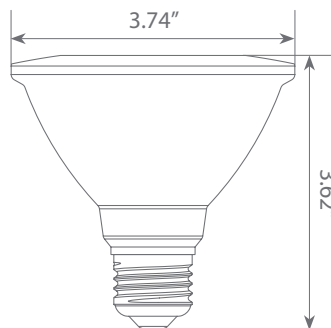

Specifications

Input Power	Input Voltage	Lumen Output	Beam Angle	Center Beam	CCT
11 W	120V	850 lm	40°	N/A	5000 K
CRI	Luminous Efficacy	Power Factor	Input Current	Base/Cap	Lamp Lifespan
80	77.3 lm/W	0.7	0.13 A	E26	25,000 Hrs.

Product Features

- Dimmable
- Energy Efficient
- Damp Rated

Product Dimensions

Product Photometric Data

LED EP30-11W6050es

Recommended Dimmers by Brand

LUTRON: DV-603P 600W, CT-103P-WH 1000W, CTCL-153P-WH 600W, TGCL-153PH-WH 600W, TGCL-153PLH-WH 600W, DV-603PR 600W, MAW-600H-WH 600W, S-600PR-WH 600W, DVWCL-153PH-WH 600W, DVW-600PH-WH 600W, DV-600PH-WH 600W, TG-600PH-WH 600W, TG-600PH-IV 600W, CT-600PR-WH 600W, SCL-153P-WH 600W, DVCL-153PH 600W, DV-603PH-WH 600W, DVCL-153P-WH600W, D-600R-WH 600W, S-603PH-WH 600W, DVWCL-153PH-WHC, MACL-153M-WH, AYCL-153P-WH, S-600P-WH, MACL-153MR-WH, AYCL-153PH, DV-600P-WH, MACL-153MH-WH, DVCL-253PH, MSCL-OP153MH-WH, TGCL-153PH-WH, MACL-153MLH-WH, DVCL-153P-WH, MACL-153MLRHW-WH, DVCL-153P-WH-3, MAELV-600-WH, PD-6WCL-WH-P, CTCL-153PDH-WH, CTCL-153PDH-WH.