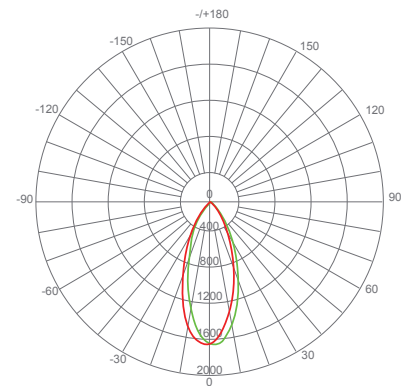

Specifications

Input Power	Input Voltage	Lumen Output	Beam Angle	Center Beam	CCT
11 W	120V	850 lm	40°	N/A	5000 K
CRI	Luminous Efficacy	Power Factor	Input Current	Base/Cap	Lamp Lifespan
80	77.3 lm/W	0.7	0.13 A	E26	25,000 Hrs.

Product Features

- Dimmable
- Energy Efficient
- Damp Rated

Product Dimensions

Product Photometric Data

LED EP30-11W6050es

Recommended Dimmers by Brand

LUTRON: DV-603P 600W, CT-103P-WH 1000W, CTCL-153P-WH 600W, TGCL-153PH-WH 600W, TGCL-153PLH-WH 600W, DV-603PR 600W, MAW-600H-WH 600W, S-600PR-WH 600W, DVWCL-153PH-WH 600W, DVW-600PH-WH 600W, DV-600PH-WH 600W, TG-600PH-WH 600W, TG-600PH-IV 600W, CT-600PR-WH 600W, SCL-153P-WH 600W, DVCL-153PH 600W, DV-603PH-WH 600W, DVCL-153P-WH600W, D-600R-WH 600W, S-603PH-WH 600W, DVWCL-153PH-WHC, MACL-153M-WH, AYCL-153P-WH, S-600P-WH, MACL-153MR-WH, AYCL-153PH, DV-600P-WH, MACL-153MH-WH, DVCL-253PH, MSCL-OP153MH-WH, TGCL-153PH-WH, MACL-153MLH-WH, DVCL-153P-WH, MACL-153MLRHW-WH, DVCL-153P-WH-3, MAELV-600-WH, PD-6WCL-WH-P, CTCL-153PDH-WH, CTCL-153PDH-WH.