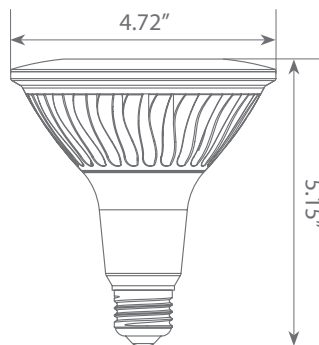

Specifications

Input Power	Input Voltage	Lumen Output	Beam Angle	Center Beam	CCT
20 W	120V	1700 lm	45°	N/A	3000 K
CRI	Luminous Efficacy	Power Factor	Input Current	Base/Cap	Lamp Lifespan
80	85 lm/W	0.7	0.18 A	E26	25,000 Hrs.

Product Features

Dimmable

Energy Efficient

Damp Rated

Product Dimensions

Product Photometric Data

LED EP38-20W6001e

Recommended Dimmers by Brand

LUTRON: DV-603P 600W, CT-103P-WH 1000W, TGCL-153PLH-WH 600W, MAW-600H-WH 600W, S-600PR-WH 600W, DVWCL-153PH-WH 600W, DVW-600PH-WH 600W, S-600H-WH 600W, D-600RH-DK 600W, TG-600PH-WH 600W, CT-600PR-WH 600W, SCL-153P-WH 600W, D-600R-WH 600W, S-600-IV 600W, D-600R-IV 600W, DVWCL-153PH-WHC, MACL-153M-WH, AYCL-153P-WH, AY-600PH-WH, DV-600P-WH, DVCL-253PH, MSCL-OP153MH-WH