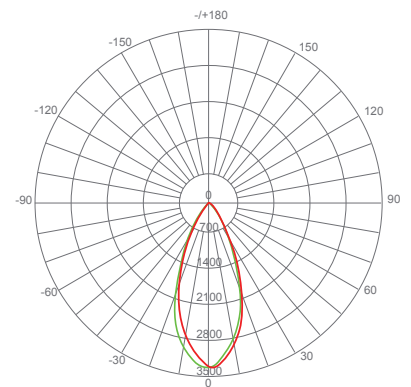

Product Photometric Data