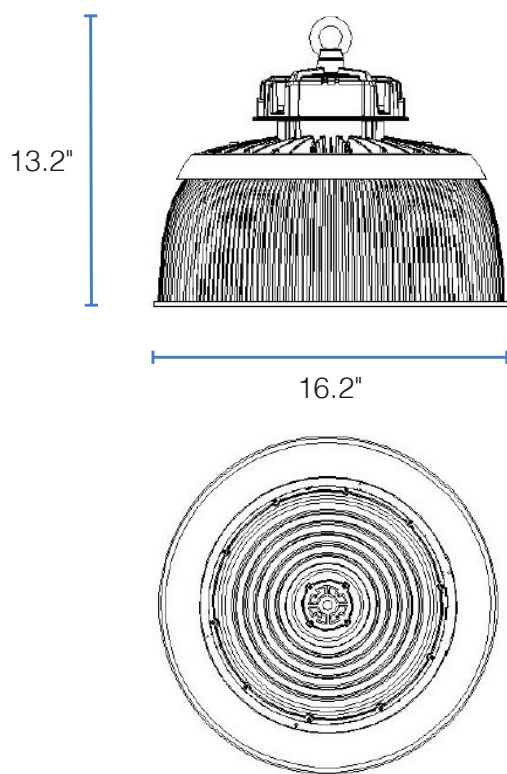

**INSTALLATION**

- Suspended mounting with included 10mm ring or surface mounting with u-bracket (sold separately); see installation instructions for more information

**CONSTRUCTION**

- Ships standard with impact resistant polycarbonate lens & reflector (90°)
- Slim, lightweight die-cast aluminum construction (9.57 lbs) allows for quick and easy installation
- 18-gauge power conductors (Line, Neutral, and Ground)
- 22-gauge control conductors (DIM +, DIM -, AUX)

## DIMENSIONS

### DIMENSIONS

Height: 7.3"  
Diameter: 14.2"  
Weight: 7.94 lbs.

### DIMENSIONS W/ REFLECTOR

Height: 13.2"  
Diameter: 16.2"  
Weight: 9.57 lbs.

Ring Mount Thread Size: 10MM