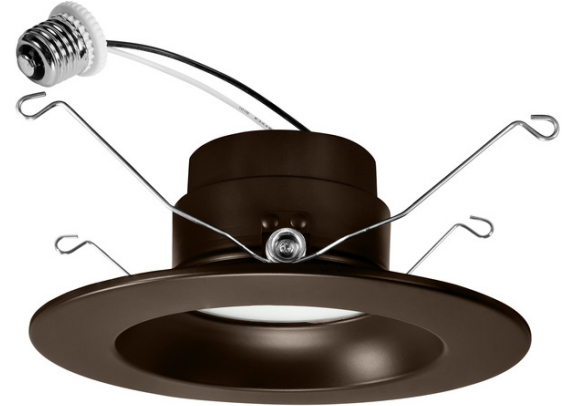

DESCRIPTION

Reduce energy and maintenance costs by retrofitting existing recessed cans with this color selectable 5-6 inch LED downlight.

FEATURES

- Energy efficient replacement for 65W incandescent downlights
- Medium (E26) base adapter
- Can be used in both IC and Non-IC rated housings
- High color rendering index (CRI) of 90 makes colors appear more accurate
- Dimmable; see dimmer compatibility sheet for full list of compatible dimmers
- Color temperature can be adjusted via switch on top of fixture; see installation instructions for more information

LISTINGS

- ETL Listed for wet locations

PERFORMANCE

- CRI: 90
- CCT: 2700K, 3000K, 3500K, 4000K, and 5000K
- Rated Lifetime L70: 50,000 hours

ELECTRICAL

- Input Voltage: 120V

CONSTRUCTION

- Aluminum body with plastic trim, both with bronze finish
- Frosted plastic lens

WARRANTY

- 3 year limited warranty; see pltsolutions.com for warranty details

project name	type
catalog number	
comments	voltage
approved by	date

APPLICATIONS

- Offices
- Lobbies

PERFORMANCE	Power Consumption	15 Watt
	Lumens	800
	Efficacy (LPW)	53
	CRI	90
	CCT	2700K, 3000K, 3500K, 4000K, 5000K
	Life (L70)	50,000
CONSTRUCTION	Base	E26
	Finish	Bronze
	Lens	Frosted
LISTINGS	Certifications	ETL Listed
	Environment	IC Rated; Wet Location Rated

DIMENSIONS

DIMENSIONS

Outside Diameter: 7.36"

Inside Diameter: 3"

Height: 3.01"

Weight: 0.55 lbs.

WARNINGS

- Only use this LED downlight with the dimmers listed in the compatibility list. Using this downlight with incompatible dimmers may cause performance issues including humming, buzzing, flickering, and poor dimming performance.
- Dimmer performance may vary in field application due to unknown external factors.