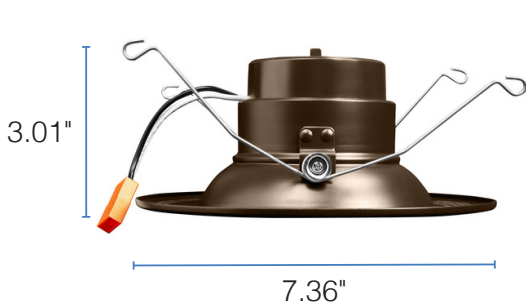

DESCRIPTION

Reduce energy and maintenance costs by retrofitting existing recessed cans with this color selectable 5-6 inch LED downlight.

FEATURES

- Energy efficient replacement for 65W incandescent downlights
- Medium (E26) base adapter
- Can be used in both IC and Non-IC rated housings
- High color rendering index (CRI) of 90 makes colors appear more accurate
- Dimmable; see dimmer compatibility sheet for full list of compatible dimmers
- Color temperature can be adjusted via switch on top of fixture; see installation instructions for more information

LISTINGS

- ETL Listed for wet locations

PERFORMANCE

- CRI: 90
- CCT: 2700K, 3000K, 3500K, 4000K, and 5000K
- Rated Lifetime L70: 50,000 hours

ELECTRICAL

- Input Voltage: 120V

CONSTRUCTION

- Aluminum body with plastic trim, both with bronze finish
- Frosted plastic lens

DIMENSIONS

DIMENSIONS

Outside Diameter: 7.36"

Inside Diameter: 3"

Height: 3.01"

Weight: 0.55 lbs.

WARNINGS

- Only use this LED downlight with the dimmers listed in the compatibility list. Using this downlight with incompatible dimmers may cause performance issues including humming, buzzing, flickering, and poor dimming performance.
- Dimmer performance may vary in field application due to unknown external factors.