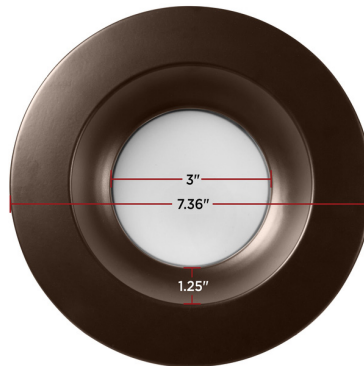

DESCRIPTION

Reduce energy and maintenance costs by retrofitting existing recessed cans with this color selectable 5-6 inch LED downlight.

FEATURES

- Energy efficient replacement for 65W incandescent downlights
- Medium (E26) base adapter
- Can be used in both IC and Non-IC rated housings
- High color rendering index (CRI) of 90 makes colors appear more accurate
- Dimmable; see dimmer compatibility sheet for full list of compatible dimmers
- Color temperature can be adjusted via switch on top of fixture; see installation instructions for more information

LISTINGS

- ETL Listed for wet locations

PERFORMANCE

- CRI: 90
- CCT: 2700K, 3000K, 3500K, 4000K, and 5000K
- Rated Lifetime L70: 50,000 hours

ELECTRICAL

- Input Voltage: 120V

CONSTRUCTION

- Aluminum body with plastic trim, both with bronze finish
- Frosted plastic lens

DIMENSIONS

DIMENSIONS

Outside Diameter: 7.36"

Inside Diameter: 3"

Height: 3.01"

Weight: 0.55 lbs.

WARNINGS

- Only use this LED downlight with the dimmers listed in the compatibility list. Using this downlight with incompatible dimmers may cause performance issues including humming, buzzing, flickering, and poor dimming performance.
- Dimmer performance may vary in field application due to unknown external factors.