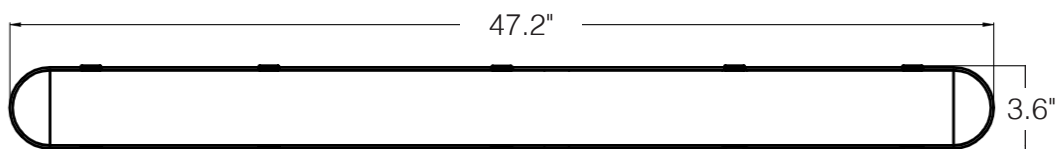

## DIMENSIONS

### DIMENSIONS

Length: 47.2"

Height: 3.1"

Width: 3.6"

Weight: 4.4 lbs.