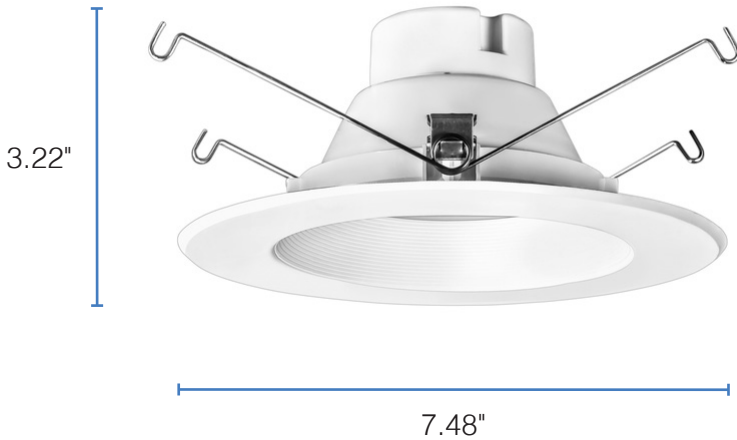

DESCRIPTION

Reduce energy and maintenance costs by retrofitting existing recessed cans with this color selectable 5-6 inch LED downlight.

FEATURES

- Energy efficient replacement for 100W incandescent downlights
- Medium (E26) base adapter
- Can be used in both IC and Non-IC rated housings
- Dimmable; see dimmer compatibility sheet for full list of compatible dimmers
- Color temperature can be adjusted via switch on top of fixture; see installation instructions for more information

APPLICATIONS

- Offices
- Lobbies

PERFORMANCE	Power Consumption	13 Watt
	Lumens	1050
	Efficacy (LPW)	81
	CRI	80
	CCT	2700K, 3000K, 3500K, 4000K, 5000K
ELECTRICAL	Life (L70)	50,000
	Power Factor	0.7
	THD	11.9%
CONSTRUCTION	Input Voltage	120V
	Base	E26
	Finish	White
LISTINGS	Lens	Frosted
	Certifications	UL Listed; Energy Star; FCC
	Material Usage	RoHS – No mercury or lead
	Environment	IC Rated; Wet Location Rated

PERFORMANCE SUMMARY

Item #	Size	Lumens	Wattage	LPW	Voltage	Replaces	CCT	CRI	Life/Hours	Dimmable
PLT-11936	5-6"	1050	13	81	120V	100W Incan.	2700K / 3000K / 3500K / 4000K / 5000K	90	50000	Yes

DIMENSIONS

DIMENSIONS

Outside Diameter: 7.48"
 Inside Diameter: 3.62"
 Height: 3.22"
 Weight: 0.49 lbs.

PHOTOMETRICS

WARNINGS

- Only use this LED downlight with the dimmers listed in the compatibility list. Using this downlight with incompatible dimmers may cause performance issues including humming, buzzing, flickering, and poor dimming performance.
- Not intended for use with emergency exits.