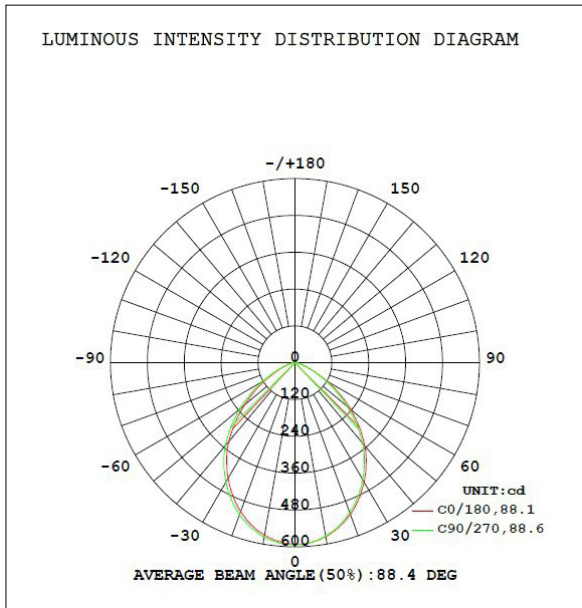

LISTINGS

- UL Listed for wet locations
- IC Rated
- FCC Part 15
- Energy Star
- RoHS

PERFORMANCE

- CRI: 80
- CCT: 2700K, 3000K, 3500K, 4000K, and 5000K
- Rated Lifetime L70: 50,000 hours

ELECTRICAL

- THD: 11.9%
- Power Factor: 0.7
- Input Voltage: 120V

APPLICATIONS

- Offices
- Lobbies

PERFORMANCE	Power Consumption	13 Watt
	Lumens	1050
	Efficacy (LPW)	81
	CRI	80
	CCT	2700K, 3000K, 3500K, 4000K, 5000K
ELECTRICAL	Life (L70)	50,000
	Power Factor	0.7
	THD	11.9%
CONSTRUCTION	Input Voltage	120V
	Base	E26
	Finish	White
LISTINGS	Lens	Frosted
	Certifications	UL Listed; Energy Star; FCC
	Material Usage	RoHS – No mercury or lead
	Environment	IC Rated; Wet Location Rated

PERFORMANCE SUMMARY

Item #	Size	Lumens	Wattage	LPW	Voltage	Replaces	CCT	CRI	Life/Hours	Dimmable
PLT-11936	5-6"	1050	13	81	120V	100W Incan.	2700K / 3000K / 3500K / 4000K / 5000K	90	50000	Yes

DIMENSIONS

DIMENSIONS

Outside Diameter: 7.48"
 Inside Diameter: 3.62"
 Height: 3.22"
 Weight: 0.49 lbs.

PHOTOMETRICS

WARNINGS

- Only use this LED downlight with the dimmers listed in the compatibility list. Using this downlight with incompatible dimmers may cause performance issues including humming, buzzing, flickering, and poor dimming performance.
- Not intended for use with emergency exits.