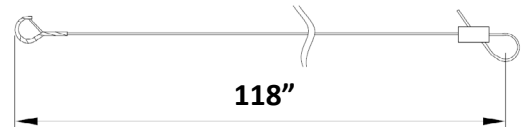

Suspended Mounting Aircraft Cable