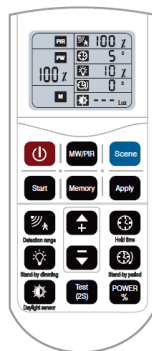

### Made to Order -10 Day Quick Ship SKU's

Product SKU	Product Code	Product Description
<b>Motion Sensor</b>		
28100	LVPT-2-WS-CS-U-MS	ProLED Select Linear Vaportight 2' Field Selectable Wattage & CCT, Motion Sensor
28101	LVPT-4-WS-CS-U-MS	ProLED Select Linear Vaportight 4' Field Selectable Wattage & CCT, Motion Sensor
28102	LVPT-8-WS-CS-U-MS	ProLED Select Linear Vaportight 8' Field Selectable Wattage & CCT, Motion Sensor
<b>Emergency</b>		
28103	LVPT-2-WS-CS-U-EM	ProLED Select Linear Vaportight 2' Field Selectable Wattage & CCT, Battery
28104	LVPT-4-WS-CS-U-EM	ProLED Select Linear Vaportight 4' Field Selectable Wattage & CCT, Battery
28105	LVPT-8-WS-CS-U-EM	ProLED Select Linear Vaportight 8' Field Selectable Wattage & CCT, Battery
<b>Emergency &amp; Motion Sensor</b>		
28106	LVPT-2-WS-CS-U-MS-EM	ProLED Select Linear Vaportight 2' Field Selectable Wattage & CCT, Motion Sensor & Battery
28107	LVPT-4-WS-CS-U-MS-EM	ProLED Select Linear Vaportight 4' Field Selectable Wattage & CCT, Motion Sensor & Battery
28108	LVPT-8-WS-CS-U-MS-EM	ProLED Select Linear Vaportight 8' Field Selectable Wattage & CCT, Motion Sensor & Battery

## Options & Accessories

Bi-Level Motion Sensor

- On/off control
- Detection area
- Hold time
- Daylight threshold
- Stand-by period
- Stand-by dimming level
- Remote control setting
- 5 years

Bi-Level Motion Sensor Remote