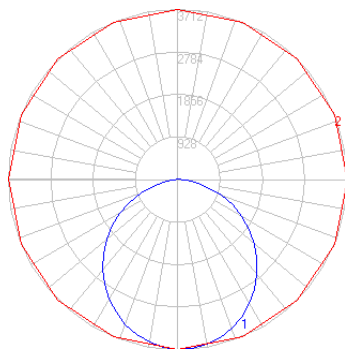

*Template at 12' Mounting Height

Key

- █ = .5Fc
- █ = 1Fc
- █ = 2Fc
- █ = 5Fc
- █ = 10Fc
- █ = 20Fc