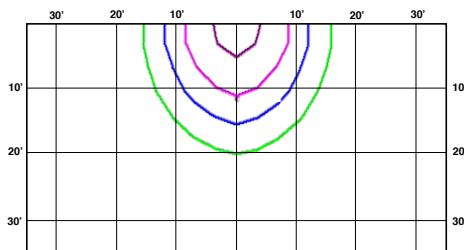

ProLED® Select SekurPak Wallpack Series

Product #: _____ Type: _____
Project: _____ Date: _____
Comments: _____ Initials: _____

Specification Table

SKWP	10450	10451	10452
Nominal Wattage (W)	15	20	26
Lumens Delivered (lm)	1940-2060 lm	2450-2650 lm	3240-3480 lm
Equivalency	100W MH	150W MH	175W MH
Efficacy (lm/W)	134-148	123-140	120-138
Beam Angle	100°		
CRI	>80		
Color Temperature (K)	3000K/4000K/5000K		
L70 Lifetime (hrs)	≥50,000 Hrs		
Voltage	120-277V		
Power Factor	≥0.90		
Housing	Die cast aluminum backplate and housing		
Lens	Frosted polycarbonate lens		
Mounting	Mounts directly to Jbox or wall; ½" threaded conduit hole available for surface conduit		
Operating Temperature	-4°F to 113°F		
Listings	DLC standard, cULus, FCC, IP65		
Environment	Wet locations, Outdoor		
Warranty	5 Years		

*Useful Life is defined as the point in time at which the lamp will maintain at least 70% of its initial lumens. The lamp will continue to operate past this point at decreased light levels.
May not be compatible with all dimming systems, dimming performance may vary by system.
Warranty – Commercial / Industrial: This product is warranted for 5 years from the date of purchase.

Photometrics

15W at 10" Mounting Height