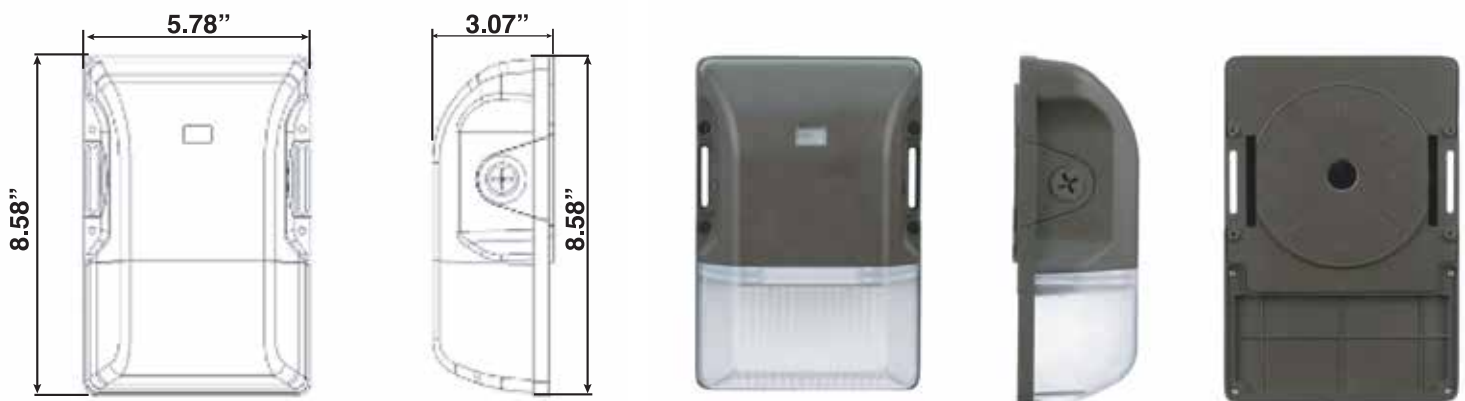

Performance

- Impact resistant lens and cover
- Photocell can be enabled or disabled to user preference
- 120-277V AC Input Voltage

Mounting

- 1/2" threaded conduit side entry points available for surface conduit
- Mounts directly to JBOX or wall

Construction

- Die cast aluminum back plate and housing
- Frosted polycarbonate lens
- Textured architectural bronze powder-coat finish
- Silicone gasketing
- 1/2" Threaded conduit side entry points

Listings

- cULus listed for Wet Locations, Outdoor
- DLC standard

Ordering Logic

Example: SKWP-15-FS-U

Series	Wattage	CCT	Voltage	Finish	Options
SKWP = SekurPak	15 = 15Watt 20 = 20Watt 26 = 26Watt	FS = 3K/4K/5K CCT Selectable	U = 120-277V	Blank = Bronze	Blank = Photocell

Ordering Information

Product SKU	Product Code	Product Description	Wattage	Color Temperature
10450	SKWP-15-FS-U	ProLED Select SekurPak, 15W, CCT Selectable, 120-277VAC	15	3000K/4000K/5000K
10451	SKWP-20-FS-U	ProLED Select SekurPak, 20W, CCT Selectable, 120-277VAC	20	
10452	SKWP-26-FS-U	ProLED Select SekurPak, 26W, CCT Selectable, 120-277VAC	26	

Performance Table				3000K			4000K			5000K		
Product Codes	Nominal Wattage	CRI	Power Factor	Actual Wattage	Lumens	Efficacy	Actual Wattage	Lumens	Efficacy	Actual Wattage	Lumens	Efficacy
SKWP-15-FS-U	15	80	>.9	15	1941	134	14	2061	148	15	2024	140
SKWP-20-FS-U	20			20	2456	123	19	2651	139	20	2551	126
SKWP-26-FS-U	26			26	3239	120	25	3484	138	27	3263	123

Dimensions