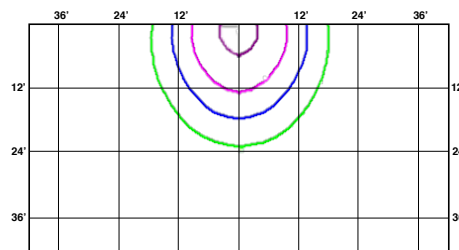

20W at 12" Mounting Height