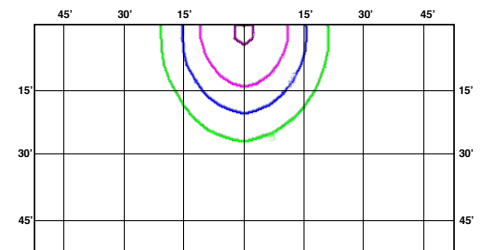

26W at 15" Mounting Height