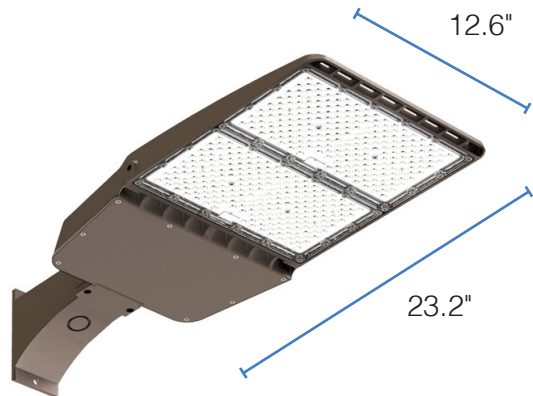

DESCRIPTION

Outlasting and outperforming 1000W metal halide fixtures, this 300W LED area light is ideal for a variety of outdoor applications.

FEATURES

- Up to 135 LPW ultra-high efficiency delivers superior performance over older HID fixtures
- Type V light distribution projects light in a circular pattern with the same intensity at all angles
- 0-10V dimming
- Instant on with no warmup

APPLICATIONS

- Parking Lots
- Automotive Dealerships
- Roadways
- Campuses
- Area Security Lighting
- Airports

PERFORMANCE SUMMARY

Item #	Family	Watts	Lumens	LPW	CCT	CRI	Dimming	Voltage	Replaces	Light Distribution	DLC Level	DLC #
PLTS-11982	Excel Series	300	40500	135	4000K	80+	0-10V	120-277V	MH1000	Type V	5.1 Premium	PLTBF7323

MOUNTING ACCESSORIES (SOLD SEPARATELY)

Item #	Family	Description
PLTS-11989	Excel Series	Adjustable U-bracket for 100W and 150W fixtures
PLTS-11990	Excel Series	Adjustable U-bracket for 220W and 300W fixtures
PLT-11564	Grandview Series	Slipfitter for Tenons up to 2.38" in Diameter
PLT-11565	Grandview Series	6" Mounting Arm for Square Poles
PLT-11102	Grandview Series	6" Mounting Arm for Square or Round Poles

DIMENSIONS

DIMENSIONS

Length: 23.2"

Height: 3.2"

Width: 12.6"

Weight: 16.5 lbs.

PHOTOMETRICS