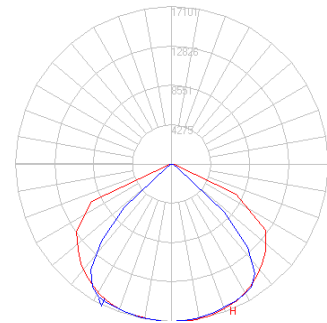

### Dimensions

### Photometrics

SFL-150-XX-U

20' Mounting Height & 45° Tilt

SFL-200-XX-U

25' Mounting Height & 45° Tilt

SFL-300-XX-U

30' Mounting Height & 45° Tilt

■ = .5fc   ■ = 1fc   ■ = 2fc