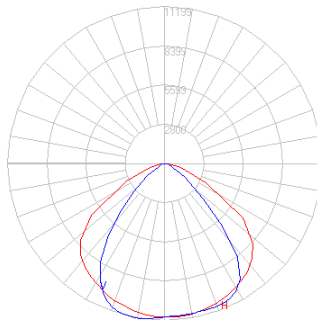

### Dimensions

### Photometrics

SFL-150-XX-U

20' Mounting Height & 45° Tilt

SFL-200-XX-U

25' Mounting Height & 45° Tilt

SFL-300-XX-U

30' Mounting Height & 45° Tilt

■ = .5fc   ■ = 1fc   ■ = 2fc