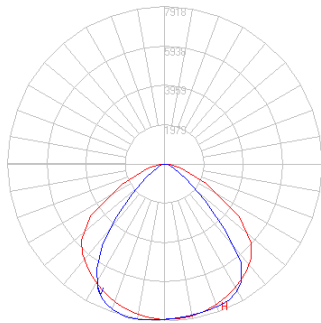

### Dimensions

### Photometrics

SFL-150-XX-U

20' Mounting Height & 45° Tilt

SFL-200-XX-U

25' Mounting Height & 45° Tilt

SFL-300-XX-U

30' Mounting Height & 45° Tilt

■ = .5fc   ■ = 1fc   ■ = 2fc