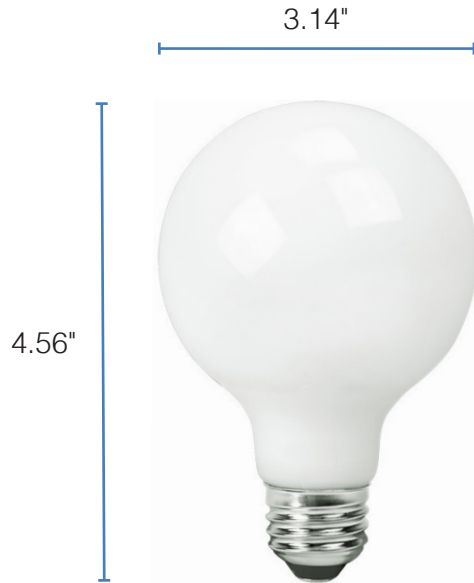

## FEATURES

- Energy efficient replacement for 60W incandescent replica
- Frosted lens diffuses the light for reduced glare
- Standard household medium (E26) base
- Dimmable; see dimmer compatibility sheet for a full list of dimmers

## APPLICATIONS

- Pendant Fixtures
- Ceiling Fans
- Wall Sconces
- Decorative Fixtures

project name	type
catalog number	
comments	voltage
approved by	date

<b>PERFORMANCE</b>	Power Consumption	4.5 Watt
	Lumens	500
	Efficacy (LPW)	111
	CRI	80
	Beam Angle	330
	CCT	2700K
	Life (L70)	15000
<b>ELECTRICAL</b>	Input Voltage	120V
<b>CONSTRUCTION</b>	Shape	G25
	Filament Type	Vertical
	Base	E26
	Finish	Frosted
<b>LISTINGS</b>	Certifications	UL Listed; FCC
	Material Usage	RoHS – No mercury or lead
	Environment	Enclosed Fixture Rated; Wet Location Rated

## DIMENSIONS

### **DIMENSIONS**

Height: 4.56"

Diameter: 3.14"