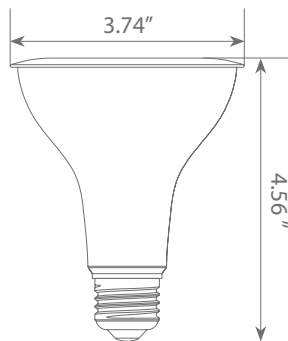

Specifications

Input Power	Input Voltage	Lumen Output	Beam Angle	Center Beam	CCT
11 W	120V	850 lm	40°	N/A	2700 K
CRI	Luminous Efficacy	Power Factor	Input Current	Base/Cap	Lamp Lifespan
80	77.3 lm/W	0.7	0.13 A	E26	25,000 Hrs.

Product Features

Dimmable

Energy Efficient

Damp Rated

Product Dimensions

Product Photometric Data

Euri Lighting | A Division of IRTRONIX Inc.