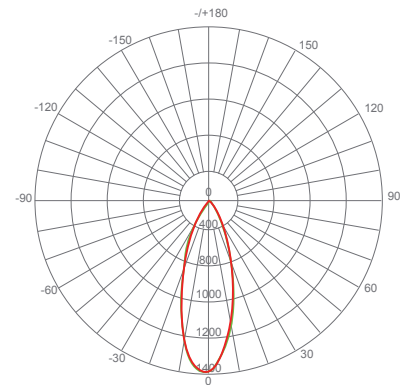

Product Photometric Data

Euri Lighting | A Division of IRTRONIX Inc.