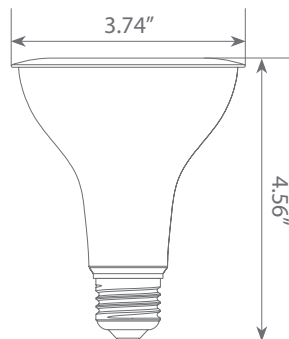

## Specifications

Input Power	Input Voltage	Lumen Output	Beam Angle	Center Beam	CCT
11 W	120V	850 lm	40°	N/A	5000 K
CRI	Luminous Efficacy	Power Factor	Input Current	Base/Cap	Lamp Lifespan
80	77.3 lm/W	0.7	0.13 A	E26	25,000 Hrs.

### Product Dimensions