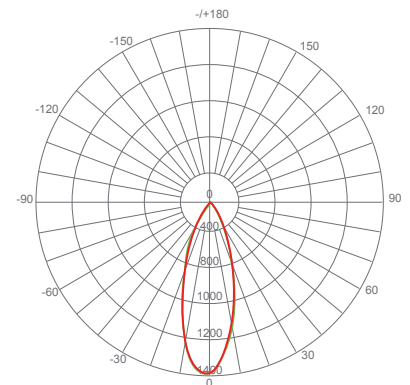

Product Photometric Data

Euri Lighting | A Division of ITRONIX Inc.