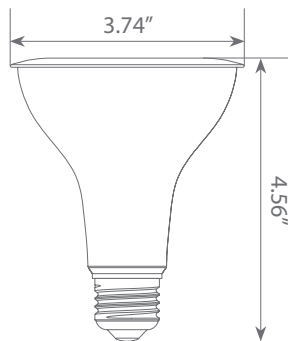

Product Dimensions