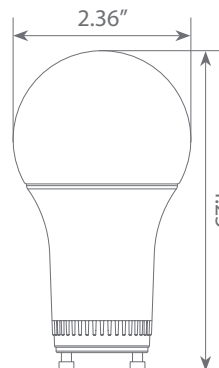

Specifications

Input Power	Input Voltage	Lumen Output	Beam Angle	Center Beam	CCT
14 W	120 -277V	1600 lm	210°	N/A	3000 K
CRI	Luminous Efficacy	Power Factor	Input Current	Base	Lamp Lifespan
80	114.3 lm/W	0.7	N/A	GU24	15,000 Hrs.

Product Features

Energy Efficient

Damp Rated

High Output

Product Dimensions

Product Photometric Data