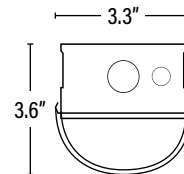

Item#: **PLTS-12037**
LED 96" DESIGNER STRIP

DIMENSIONS (Inches)

Length	94.2"
Width	3.3"
Height	3.6"
Net Weight (Lbs)	--

PACKAGING

		DIMENSIONS (LxWxH)	GROSS WEIGHT (Lbs)
Master Carton	4	--	--
Individual Box	1	--	--
Country of Origin	China		
HS Tariff	9405.10.6020		