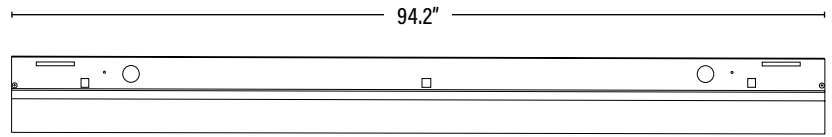

Item#: **PLTS-12037**
LED 96" DESIGNER STRIP

DIMENSIONS (Inches)

Length	94.2"
Width	3.3"
Height	3.6"
Net Weight (Lbs)	--

PACKAGING

		DIMENSIONS (LxWxH)	GROSS WEIGHT (Lbs)
Master Carton	4	--	--
Individual Box	1	--	--
Country of Origin	China		
HS Tariff	9405.10.6020		