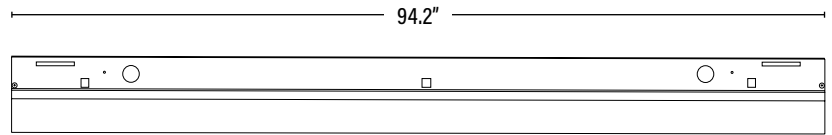

Item#: **PLTS-12036**  
**LED 96" DESIGNER STRIP**

**DIMENSIONS** (Inches)

Length	94.2"
Width	3.3"
Height	3.6"
Net Weight (Lbs)	13.5

**PACKAGING**

		<b>DIMENSIONS</b> (LxWxH)	<b>GROSS WEIGHT</b> (Lbs)
Master Carton	4	96" x 8.1" x 8.4"	55.1
Individual Box	1	--	13.8
Country of Origin	China		
HS Tariff	9405.10.6020		