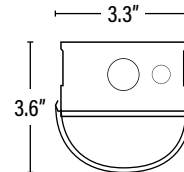

Item#: **PLTS-12036**  
**LED 96" DESIGNER STRIP**

**DIMENSIONS** (Inches)

Length	94.2"
Width	3.3"
Height	3.6"
Net Weight (Lbs)	13.5

**PACKAGING**

		<b>DIMENSIONS</b> (LxWxH)	<b>GROSS WEIGHT</b> (Lbs)
Master Carton	4	96" x 8.1" x 8.4"	55.1
Individual Box	1	--	13.8
Country of Origin	China		
HS Tariff	9405.10.6020		