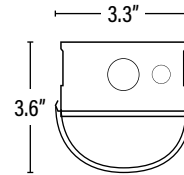

Item#: **PLTS-12035**
LED 96" DESIGNER STRIP

DIMENSIONS (Inches)

Length	94.2"
Width	3.3"
Height	3.6"
Net Weight (Lbs)	13.5

PACKAGING

		DIMENSIONS (LxWxH)	GROSS WEIGHT (Lbs)
Master Carton	4	96" x 8.1" x 8.4"	55.1
Individual Box	1	--	13.8
Country of Origin	China		
HS Tariff	9405.10.6020		