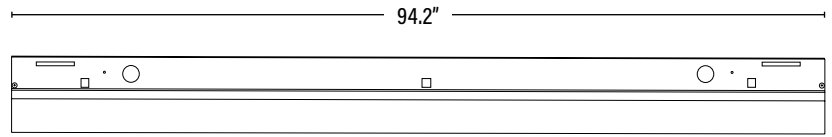

Item#: **PLTS-12035**
LED 96" DESIGNER STRIP

DIMENSIONS (Inches)

Length	94.2"
Width	3.3"
Height	3.6"
Net Weight (Lbs)	13.5

PACKAGING

		DIMENSIONS (LxWxH)	GROSS WEIGHT (Lbs)
Master Carton	4	96" x 8.1" x 8.4"	55.1
Individual Box	1	--	13.8
Country of Origin	China		
HS Tariff	9405.10.6020		