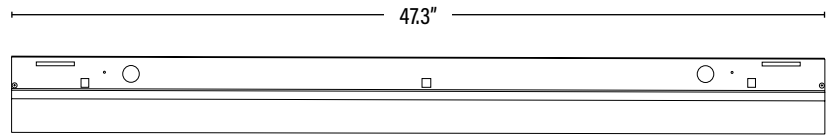

Item#: **PLTS-12033**
LED 48" DESIGNER STRIP

DIMENSIONS (Inches)

Length	47.3"
Width	3.3"
Height	3.6"
Net Weight (Lbs)	--

PACKAGING

		DIMENSIONS (LxWxH)	GROSS WEIGHT (Lbs)
Master Carton	6	49.6" x 11.7" x 8.4"	37.9
Individual Box	1	--	6.3
Country of Origin	China		
HS Tariff	9405.10.6020		