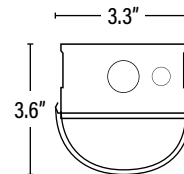

Item#: **PLTS-12033**
LED 48" DESIGNER STRIP

DIMENSIONS (Inches)

Length	47.3"
Width	3.3"
Height	3.6"
Net Weight (Lbs)	--

PACKAGING

		DIMENSIONS (LxWxH)	GROSS WEIGHT (Lbs)
Master Carton	6	49.6" x 11.7" x 8.4"	37.9
Individual Box	1	--	6.3
Country of Origin	China		
HS Tariff	9405.10.6020		