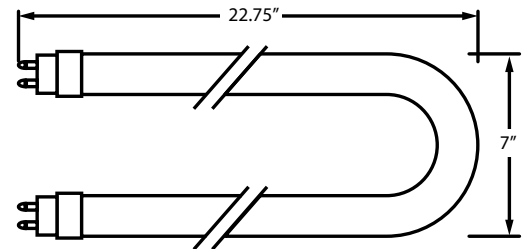

LED U-Bend T8 Tube
6 inch

Dimensions

Specifications

Item#	Model	TCP Model	Voltage	Actual Power Consumption	Lumens	CRI	Power Factor	Color Temp.	DIM/ND	Lens	Length	Width	Lifespan	Cert
TCP-10310	T80U04 (TypeB)	88LT800072	120-277V	15.5W	2100lm	>80	>0.9	4100K	ND	Half Alu. / Half Plastic	571.5mm	177.8mm	50,000 hrs	ETL/DLC
TCP-10311	T80U04 (TypeB)	88LT800073	120-277V	15.5W	2100lm	>80	>0.9	5000K	ND	Half Alu. / Half Plastic	571.5mm	177.8mm	50,000 hrs	ETL/DLC
TCP-10312	T80U07 (TypeA)	88LT800074	120-277V / 347V	15W	1700lm	>80	>0.9	4100K	ND	Half Alu. / Half Plastic	571.5mm	177.8mm	50,000 hrs	ETL
TCP-10313	T80U07 (TypeA)	88LT800075	120-277V / 347V	15W	1700lm	>80	>0.9	5000K	ND	Half Alu. / Half Plastic	571.5mm	177.8mm	50,000 hrs	ETL