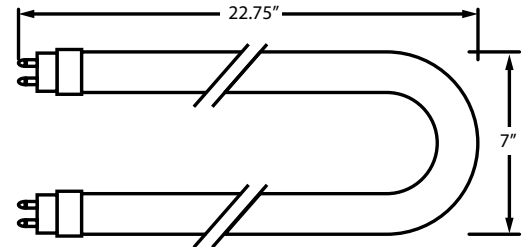

## Specifications

Item#	Model	TCP Model	Voltage	Actual Power Consumption	Lumens	CRI	Power Factor	Color Temp.	DIM/ND	Lens	Length	Width	Lifespan	Cert
TCP-10310	T80U04 (TypeB)	88LT800072	120-277V	15.5W	2100lm	>80	>0.9	4100K	ND	Half Alu. / Half Plastic	571.5mm	177.8mm	50,000 hrs	ETL/DLC
TCP-10311	T80U04 (TypeB)	88LT800073	120-277V	15.5W	2100lm	>80	>0.9	5000K	ND	Half Alu. / Half Plastic	571.5mm	177.8mm	50,000 hrs	ETL/DLC
TCP-10312	T80U07 (TypeA)	88LT800074	120-277V / 347V	15W	1700lm	>80	>0.9	4100K	ND	Half Alu. / Half Plastic	571.5mm	177.8mm	50,000 hrs	ETL
TCP-10313	T80U07 (TypeA)	88LT800075	120-277V / 347V	15W	1700lm	>80	>0.9	5000K	ND	Half Alu. / Half Plastic	571.5mm	177.8mm	50,000 hrs	ETL