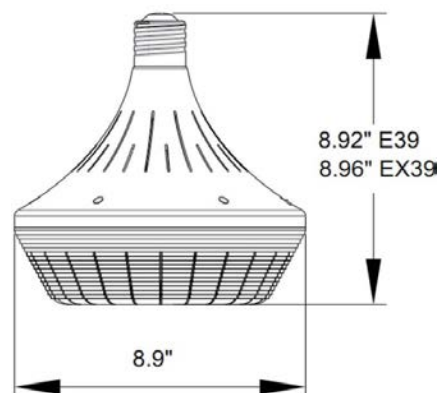

ADDITIONAL PHOTOS