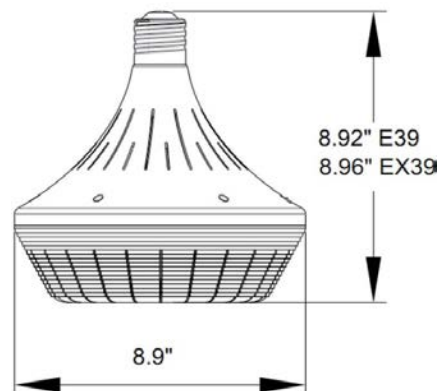

ADDITIONAL PHOTOS