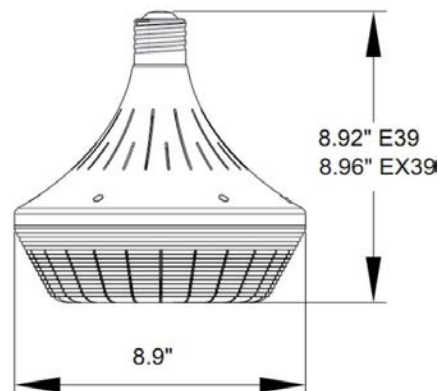

FEATURES

- Plug & Play Safety Cable included
- UL listed for use in damp locations
- Equivalent to a 400W HID lamp
- 120 degree beam angle
- 4KV surge protection
- E39 Mogul Base
- 3 Year Warranty

ENERGY EFFICIENCY & LONG LIFE

ADDITIONAL PHOTOS

FEATURES

- Unique design helps minimize dust intrusion
- Superior lighting performance

SPECIFICATIONS

DIMMABLE	NO
DLC LISTED	NO
SAFETY RATING	UL
CRI	80
COLOR	COOL WHITE
COLOR TEMPERATURE	4000K
LIFE HOURS	50,000
WATTAGE.....	150 WATTS
LUMENS	20,100
VOLTAGE	120-277
FINISH.....	SILVER
HOUSING	ALUMINUM
BALLAST TYPE	BALLAST BYPASS
BASE TYPE	MOGUL E39
DIAMETER	8.9 IN.
HEIGHT	8.92 IN.
WEIGHT	3.66 LBS.