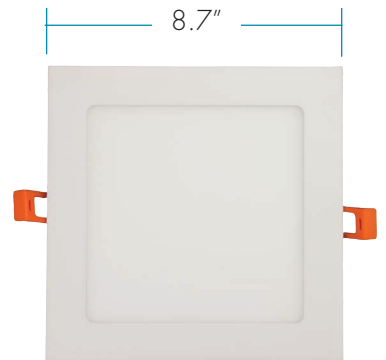

## Specifications:

4" Round

6" Round

8" Round

4" Square

6" Square

8" Square

ITEM #	DESCRIPTION	ENERGY STAR	WATTS	REPLACEMENT WATTS	VOLTAGE	LUMENS	LPW	CCT	HOURS	CRI	BEAM ANGLE	MOL (inches)	DIA (inches)
<b>ROUND SNAP-IN DOWNLIGHTS</b>													
DDR40127	4" 850LM Round Downlight - 2700K	★	13	65	120	850	65.4	2700K	40,000	80	110°	0.8	4.6
DDR40130	4" 850LM Round Downlight - 3000K	★	13	65	120	850	65.4	3000K	40,000	80	110°	0.8	4.6
DDR40140	4" 850LM Round Downlight - 4000K	★	13	65	120	850	65.4	4000K	40,000	80	110°	0.8	4.6
DDR40150	4" 850LM Round Downlight - 5000K	★	13	65	120	850	65.4	5000K	40,000	80	110°	0.8	4.6
DDR60127	6" 1100LM Round Downlight - 2700K	★	14	85	120	1100	78.6	2700K	40,000	80	110°	0.8	6.7
DDR60130	6" 1100LM Round Downlight - 3000K	★	14	85	120	1100	78.6	3000K	40,000	80	110°	0.8	6.7
DDR60140	6" 1100LM Round Downlight - 4000K	★	14	85	120	1100	78.6	4000K	40,000	80	110°	0.8	6.7
DDR60150	6" 1100LM Round Downlight - 5000K	★	14	85	120	1100	78.6	5000K	40,000	80	110°	0.8	6.7
DDR80127	8" 1550LM Round Downlight - 2700K	★	18	120	120	1550	86.1	2700K	40,000	80	110°	0.8	8.7
DDR80130	8" 1550LM Round Downlight - 3000K	★	18	120	120	1550	86.1	3000K	40,000	80	110°	0.8	8.7
DDR80140	8" 1550LM Round Downlight - 4000K	★	18	120	120	1550	86.1	4000K	40,000	80	110°	0.8	8.7
DDR80150	8" 1550LM Round Downlight - 5000K	★	18	120	120	1550	86.1	5000K	40,000	80	110°	0.8	8.7
<b>SQUARE SNAP-IN DOWNLIGHTS</b>													
DDR40227	4" 750LM Square Downlight - 2700K	★	13	65	120	750	57.7	2700K	40,000	80	110°	0.8	4.6
DDR40230	4" 750LM Square Downlight - 3000K	★	13	65	120	750	57.7	3000K	40,000	80	110°	0.8	4.6
DDR40240	4" 750LM Square Downlight - 4000K	★	13	65	120	750	57.7	4000K	40,000	80	110°	0.8	4.6
DDR40250	4" 750LM Square Downlight - 5000K	★	13	65	120	750	57.7	5000K	40,000	80	110°	0.8	4.6
DDR60227	6" 1000LM Square Downlight - 2700K	★	14	85	120	1000	71.4	2700K	40,000	80	110°	0.8	6.6
DDR60230	6" 1000LM Square Downlight - 3000K	★	14	85	120	1000	71.4	3000K	40,000	80	110°	0.8	6.6
DDR60240	6" 1000LM Square Downlight - 4000K	★	14	85	120	1000	71.4	4000K	40,000	80	110°	0.8	6.6
DDR60250	6" 1000LM Square Downlight - 5000K	★	14	85	120	1000	71.4	5000K	40,000	80	110°	0.8	6.6
DDR80227	8" 1400LM Square Downlight - 2700K	★	18	120	120	1400	77.8	2700K	40,000	80	110°	0.8	8.7
DDR80230	8" 1400LM Square Downlight - 3000K	★	18	120	120	1400	77.8	3000K	40,000	80	110°	0.8	8.7
DDR80240	8" 1400LM Square Downlight - 4000K	★	18	120	120	1400	77.8	4000K	40,000	80	110°	0.8	8.7
DDR80250	8" 1400LM Square Downlight - 5000K	★	18	120	120	1400	77.8	5000K	40,000	80	110°	0.8	8.7