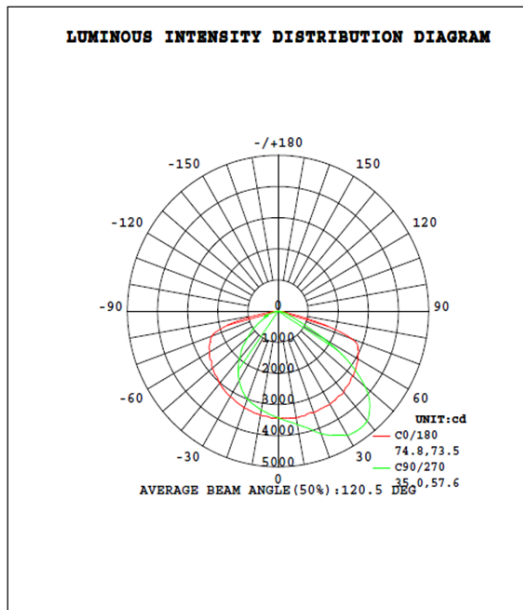

## PRODUCT SPECIFICATIONS

Stock Code	POWER (W)	LUMENS (LM)	CCT (K)	DIMENSIONS (IN) (L x W x H)	EFFICIENCY (Lm/W)
PLTS-11966	115	13,600	5000	11.69 x 5.43 x 3.43	118

## PHOTOMETRY

Flux out:6576 lm

1m	1952,3545lx	204.89cm
2m	488.0,886.2lx	409.78cm
3m	216.9,393.9lx	614.67cm
4m	122.0,221.6lx	819.56cm
5m	78.08,141.8lx	1024.46cm
6m	54.22,98.47lx	1229.35cm
7m	39.84,72.35lx	1434.24cm
8m	30.50,55.39lx	1639.13cm
9m	24.10,43.77lx	1844.02cm
10m	19.52,35.45lx	2048.91cm

Height      Avg,Emax      Angle:91.38deg      Diameter  
 Note:The Curves indicate the illuminated area and the average illumination when the luminaire is at different distance.

## DIAGRAM