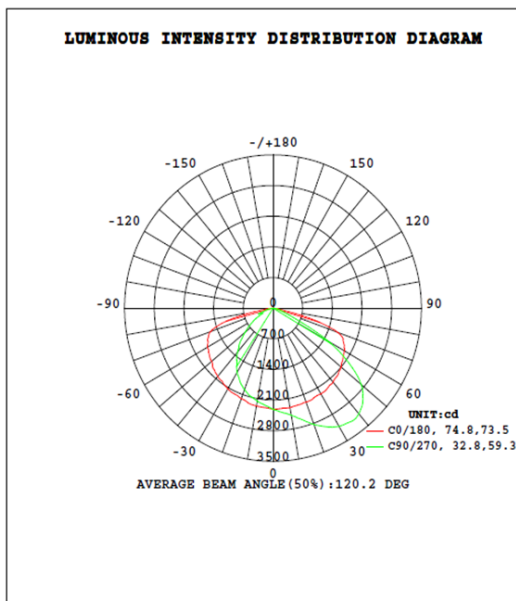

LED HID RETROFIT

PRODUCT FEATURES

- Magnesium Alloy Housing
- Black Finish
- IP51 Rating
- 100-277 Voltage Rating, PF > 0.9
- CRI > 70
- 270° Rotatable Mogul Base (E39)
- Type III Light Distribution
- Clear Plastic Lens
- 50,000 Hour Lifetime Rating
- 5-Year Limited Warranty
- UL / cUL Certified, Damp Location Rated
- Operating Temperature: -4°F to 113°F (-20°C to 45°C)

PRODUCT SPECIFICATIONS

Stock Code	POWER (W)	LUMENS (LM)	CCT (K)	DIMENSIONS (IN) (L x W x H)	EFFICIENCY (Lm/W)
PLTS-11965	75	9,200	5000	11.69 x 5.43 x 3.43	123

PHOTOMETRY

DIAGRAM