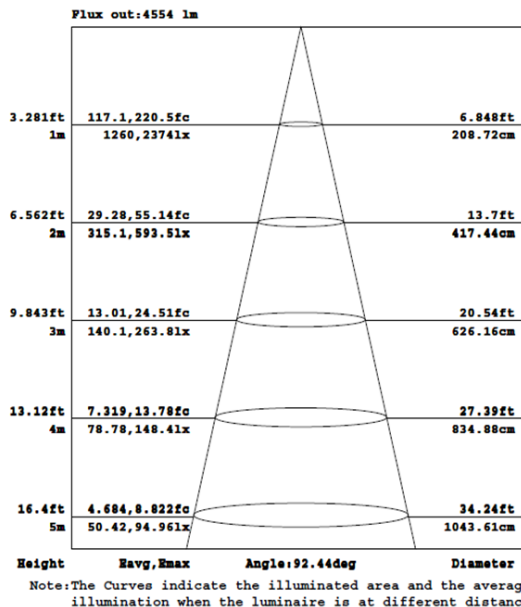

LED HID RETROFIT

PRODUCT FEATURES

- Magnesium Alloy Housing
- Black Finish
- IP51 Rating
- 100-277 Voltage Rating, PF > 0.9
- CRI > 70
- 270° Rotatable Mogul Base (E39)
- Type III Light Distribution
- Clear Plastic Lens
- 50,000 Hour Lifetime Rating
- 5-Year Limited Warranty
- UL / cUL Certified, Damp Location Rated
- Operating Temperature: -4°F to 113°F (-20°C to 45°C)

PRODUCT SPECIFICATIONS

Stock Code	POWER (W)	LUMENS (LM)	CCT (K)	DIMENSIONS (IN) (L x W x H)	EFFICIENCY (Lm/W)
PLTS-11965	75	9,200	5000	11.69 x 5.43 x 3.43	123

PHOTOMETRY

DIAGRAM