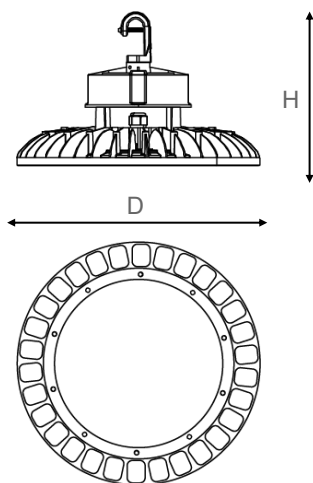

LED UFO HIGH BAY FIXTURE

PRODUCT FEATURES

- Die-Cast Aluminum Alloy Housing
- Black Finish
- IP65 Rating - Suitable for Wet Locations
- 100-277 Voltage Rating, PF > 0.9, THD < 20%
- CRI > 80
- Mercury and UV Free
- Dimming: 1-10V, PWM, VR
- Clear Tempered Glass Lens
- 50,000 Hour Lifetime Rating
- 5-Year Limited Warranty
- UL / cUL Certified, Damp Location Rated
- Operating Temperature: -22°F to 122°F (-30°C to 50°C)

PRODUCT SPECIFICATIONS

Stock Code	POWER (W)	LUMENS (LM)	CCT (K)	DIMENSIONS (IN) D x H	EFFICIENCY (Lm/W)	BEAM ANGLE
PLTS-11964	150	20,250	5000	Ø 11.73 x 7.44	135	110°

DIAGRAM

PHOTOMETRY

Height (m)	Max, Ave	Beam angle of CPlane 11.32
2.0m	1795.5, 1481.5 lx	585.52cm
3.0m	798.0, 658.4 lx	878.28cm
4.0m	448.9, 370.4 lx	1171.05cm
5.0m	287.3, 237.0 lx	1463.81cm
6.0m	199.5, 164.6 lx	1756.57cm
8.0m	112.2, 92.6 lx	2342.09cm