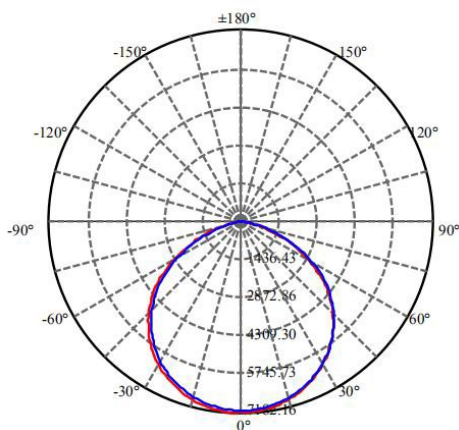

LED UFO HIGH BAY FIXTURE

PRODUCT FEATURES

- Die-Cast Aluminum Alloy Housing
- Black Finish
- IP65 Rating - Suitable for Wet Locations
- 100-277 Voltage Rating, PF > 0.9, THD < 20%
- CRI > 80
- Mercury and UV Free
- Dimming: 1-10V, PWM, VR
- Clear Tempered Glass Lens
- 50,000 Hour Lifetime Rating
- 5-Year Limited Warranty
- UL / cUL Certified, Damp Location Rated
- Operating Temperature: -22°F to 122°F (-30°C to 50°C)

PRODUCT SPECIFICATIONS

Stock Code	POWER (W)	LUMENS (LM)	CCT (K)	DIMENSIONS (IN) D x H	EFFICIENCY (Lm/W)	BEAM ANGLE
PLTS-11964	150	20,250	5000	Ø 11.73 x 7.44	135	110°

DIAGRAM

PHOTOMETRY

Height (m)	Max, Ave	Beam angle of CPlane 11.32
2.0m	1795.5, 1481.5 lx	585.52cm
3.0m	798.0, 658.4 lx	878.28cm
4.0m	448.9, 370.4 lx	1171.05cm
5.0m	287.3, 237.0 lx	1463.81cm
6.0m	199.5, 164.6 lx	1756.57cm
8.0m	112.2, 92.6 lx	2342.09cm