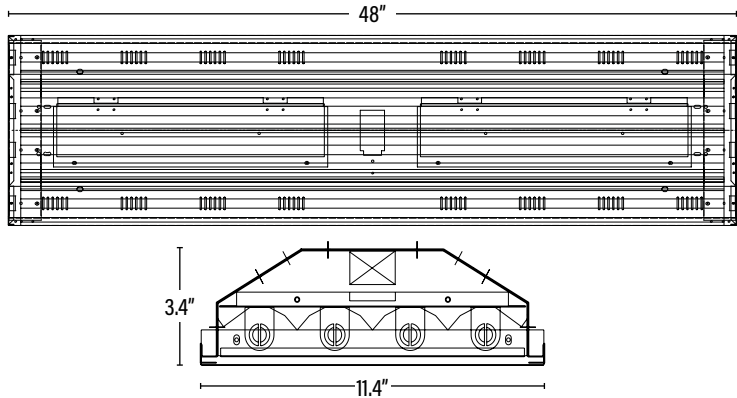

Item#: **PLT-20260**
LED HORIZON HIGH BAY™ - 4 LAMP

ITEM INFORMATION

DIMENSIONS (Inches)

Length	48"
Width	11.4"
Height	3.4"
Weight (Lbs)	--

SUPPORTING DOCUMENTS (Grey = not available at this time.)

Product Sheet	VIEW
Install Instructions	VIEW

PACKAGING

		UPC	DIMENSIONS (LxWxH)	GROSS WEIGHT (Lbs)
Master Carton	1	811768020977	49.1" x 11" x 3.7"	12.1
Country of Origin	China			
HS Tariff	9405.10.6020			

ORDERING

ITEM#	DESCRIPTION	CASE
55655	LED HORIZON HIGH BAY FOR 4 T8/DE W/V-HOOKS & 41.3" CHAINS - SUPERIOR LIFE®	1