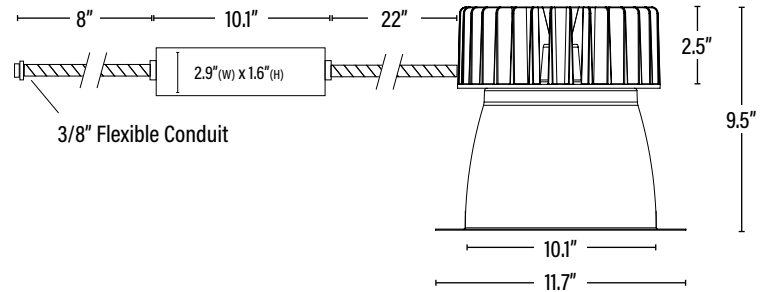

Item#: **PLT-20221**

LED 10" COMMERCIAL CAN

DIMENSIONS (Inches)

Length (MOL)	9.5"
Width/Diameter (MOD)	11.7"
Weight (Lbs)	7.7

Line drawings may not be to scale and are for general reference only.

PACKAGING

		UPC	DIMENSIONS (LxWxH)	GROSS WEIGHT (Lbs)
Master Carton	1	811768026009	14.2" x 13.8" x 13.4"	7.7
Country of Origin	China			
HS Tariff	9405.40.8200			

ORDERING

ITEM#	DESCRIPTION	CASE
PLT-20221	LED COMMERCIAL 10" CAN/40W/30K/110-277V/DIMMABLE - ENERGY STAR®	1