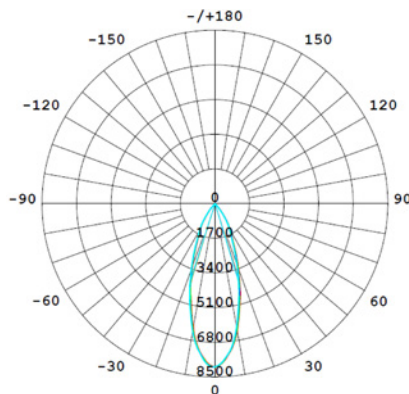

LIGHT DISTRIBUTION CURVE

ELECTRICAL

Wattage	40W
Voltage	110-277V
Power Factor	0.9
Total Harmonic Distortion (THD)	6.05

LIGHTING PERFORMANCE

Lumens	3600
Lumens Per Watt (Lm/W)	94
Color Temperature (CCT)	3000K
Color Rendering (CRI)	83
R9 (Red Value)	7
R13 (Skin Tones)	--
Beam Angle	50°
Light Distribution	Type VS
Dimmable Lighting Control	<i>Dimmable</i> 0-10V, Range 10% - 100%

ENVIRONMENT

Operating Temperature	-40° ~ 104°F
Suitable Location	DAMP Indoor / Covered Ceilings
Ingress Protection Rating	IP43

LIFESPAN

Average Life (Hours)	48,000
Warranty (Years)	3

COMPONENTS

LED Light Source	SMD3030
Driver	914516

CONSTRUCTION

Housing	Aluminum Alloy
Base / Power Supply	Hard Wired
Finish	Reflective

QUALIFICATIONS

Visit www.energystar.gov to confirm Energy Star qualification. • Published lumens on LED products are approximate and may vary slightly.