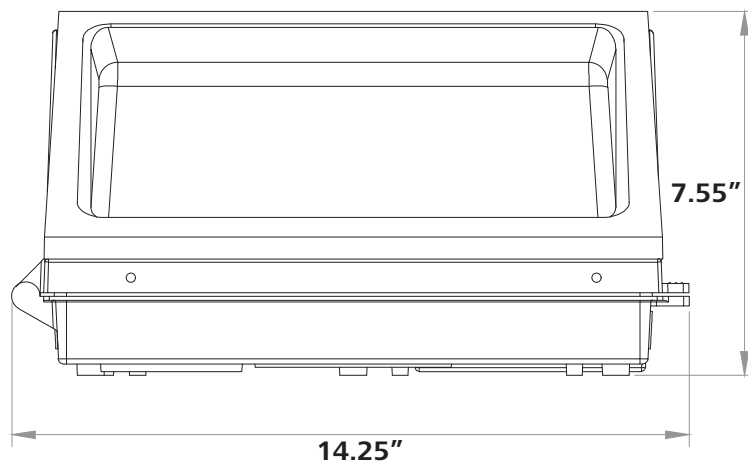

Optional Accessory

Photocell(Dusk to Dawn)

1-2 footcandles ON
3-8 footcandles OFF

Photometrics

35W

120W

Dimensions

35W/50W/75W/100W/120W