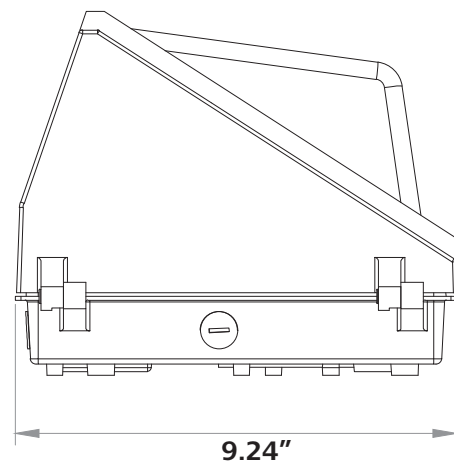

Optional Accessory

Photocell(Dusk to Dawn)

1-2 footcandles ON
3-8 footcandles OFF

Photometrics

35W

120W

Dimensions

35W/50W/75W/100W/120W