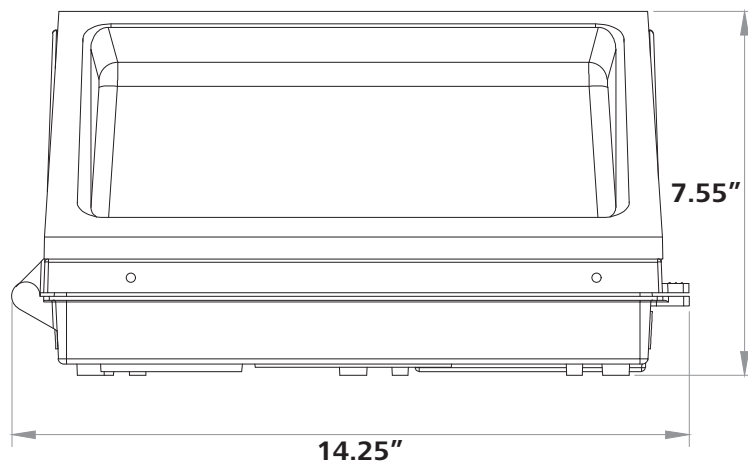

Optional Accessory

Photocell(Dask to Dawn)

1-2 footcandles ON
3-8 footcandles OFF

Photometrics

35W

120W

Dimensions

35W/50W/75W/100W/120W