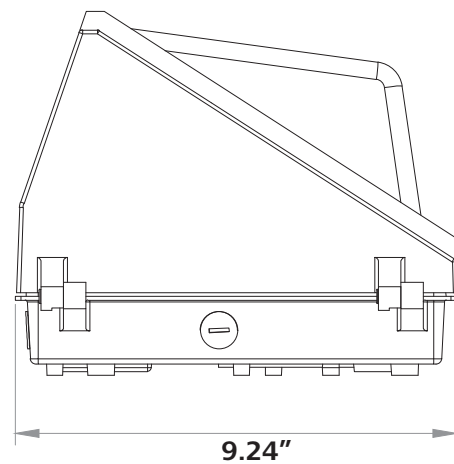

Optional Accessory

Photocell(Dask to Dawn)

1-2 footcandles ON
3-8 footcandles OFF

Photometrics

35W

120W

Dimensions

35W/50W/75W/100W/120W