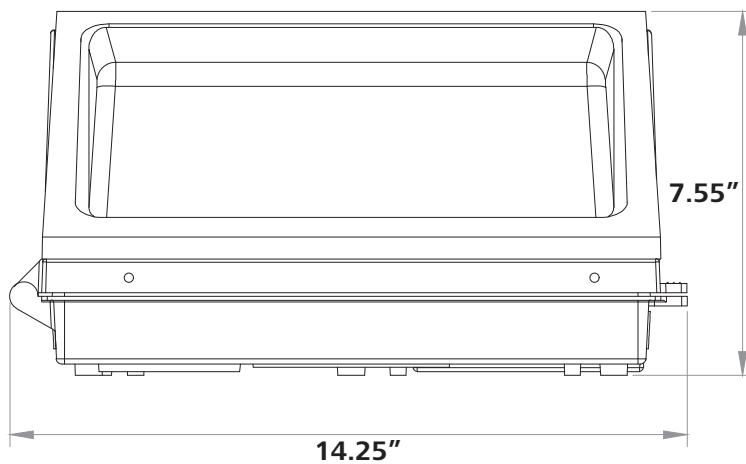

Optional Accessory

Photocell(Dusk to Dawn)

1-2 footcandles ON
3-8 footcandles OFF

Photometrics

35W

120W

Dimensions

35W/50W/75W/100W/120W