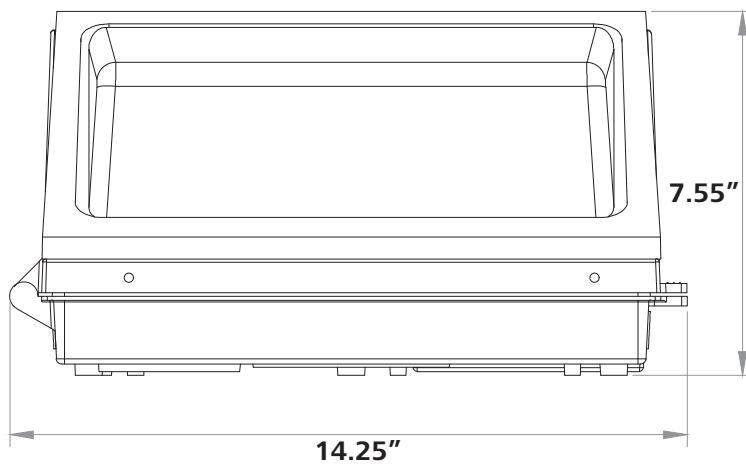

Optional Accessory

Photocell(Dusk to Dawn)

1-2 footcandles ON
3-8 footcandles OFF

Photometrics

35W

120W

Dimensions

35W/50W/75W/100W/120W