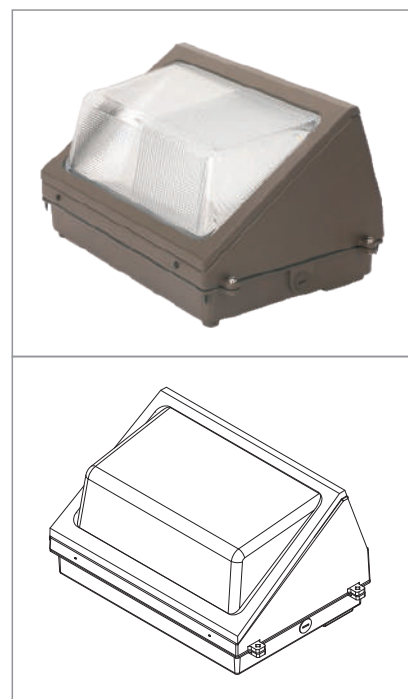

CLASSIC LED WALL PACK

Product Features

- Up to 82% energy saving compared to traditional fixtures.
- Heavy-duty die cast aluminum housing.
- Architectural bronze finish, anti-corrosion spray.
- Borosilicate glass lens for long life durability, no fading, high light transmittance.
- IP66 rated, waterproofing material is used throughout the fixture.
- 0-10V dimming for 35W/50W/75W/100W, 1-10V dimming for 120W.
- Dusk to dawn sensor options.
- 5 Years Warranty.

Performance Summary

Model#	Power	Lumens	LED Chip	CRI	CCT	Input Voltage	Operation Temp.	Life Hrs
PLTB61231/PLT-11710	35W	4375lm	Samsung 2835	>80	5000K	120-277V	-40~+113°F -40~+45°C	>50,000hrs
PLTB61131/PLT-11711	35W	4375lm	Samsung 2835	>80	4000K	120-277V	-40~+113°F -40~+45°C	>50,000hrs
PLTB62231/PLT-11712	50W	6250lm	Samsung 2835	>80	5000K	120-277V	-40~+113°F -40~+45°C	>50,000hrs
PLTB62131/PLT-11713	50W	6250lm	Samsung 2835	>80	4000K	120-277V	-40~+113°F -40~+45°C	>50,000hrs
PLTB63231/PLT-11714	75W	9375lm	Samsung 2835	>80	5000K	120-277V	-40~+113°F -40~+45°C	>50,000hrs
PLTB63131/PLT-11715	75W	9375lm	Samsung 2835	>80	4000K	120-277V	-40~+113°F -40~+45°C	>50,000hrs
PLTB64231/PLT-11716	100W	12500lm	Samsung 2835	>80	5000K	120-277V	-40~+113°F -40~+45°C	>50,000hrs
PLTB64131/PLT-11717	100W	12500lm	Samsung 2835	>80	4000K	120-277V	-40~+113°F -40~+45°C	>50,000hrs
PLTB65231/PLT-11718	120W	15000lm	Samsung 2835	>80	5000K	120-277V	-40~+113°F -40~+45°C	>50,000hrs
PLTB65131/PLT-11719	120W	15000lm	Samsung 2835	>80	4000K	120-277V	-40~+113°F -40~+45°C	>50,000hrs
With Photocell PLTB612P31/PLT-11726	35W	4375lm	Samsung 2835	>80	5000K	120-277V	-40~+113°F -40~+45°C	>50,000hrs
With Photocell PLTB622P31/PLT-11727	50W	6250lm	Samsung 2835	>80	5000K	120-277V	-40~+113°F -40~+45°C	>50,000hrs
With Photocell PLTB632P31/PLT-11728	75W	9375lm	Samsung 2835	>80	5000K	120-277V	-40~+113°F -40~+45°C	>50,000hrs

Optional Accessory

Photocell(Dusk to Dawn)

1-2 footcandles ON
3-8 footcandles OFF

Photometrics

35W

120W

Dimensions

35W/50W/75W/100W/120W