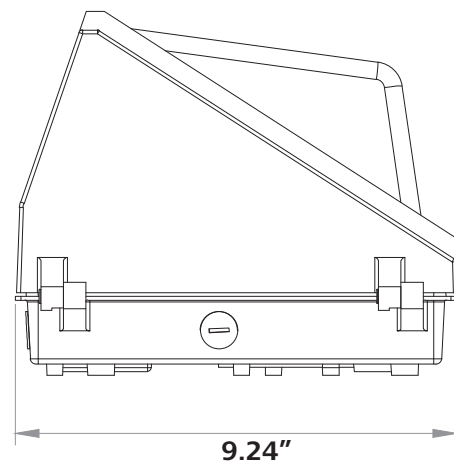

Optional Accessory

Photocell(Dusk to Dawn)

1-2 footcandles ON
3-8 footcandles OFF

Photometrics

35W

120W

Dimensions

35W/50W/75W/100W/120W