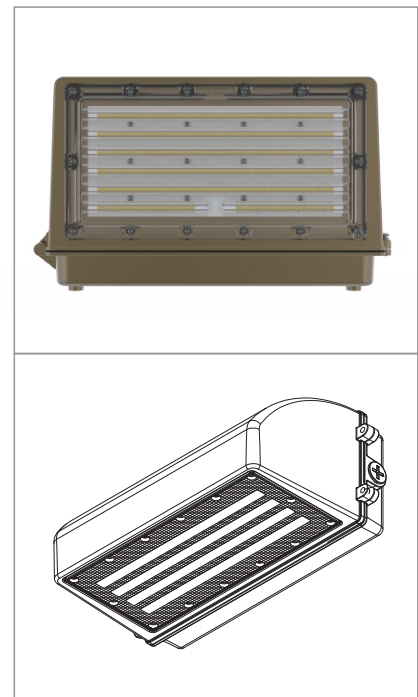

## FULL CUT-OFF LED WALL PACK

### Product Features

- High brightness, 130 LPW.
- Up to 82% energy saving compared to traditional fixtures.
- Heavy-duty die cast aluminum housing.
- Architectural bronze finish, anti-corrosion spray.
- Full cut-off distribution, dark sky compliant.
- Durable UV-stabilized PC lens resists corrosion and environmental conditions.
- IP65 rated, waterproofing material is used throughout the fixture.
- 0-10V dimming.
- Easy and fast installation.
- 3 Years Warranty.

## Dimensions

35W/50W/75W