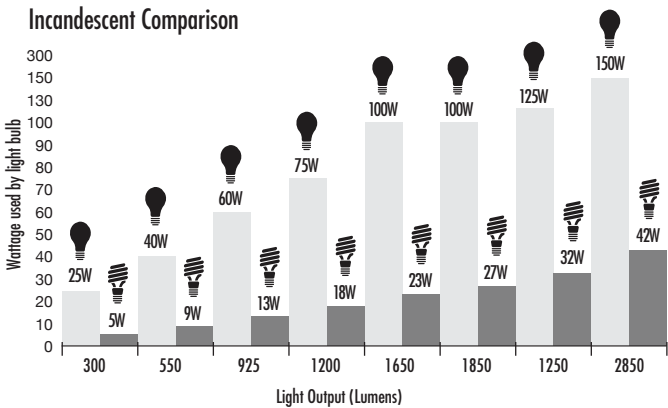

T3 Ultra Compact CFLs | 12,000 Hours average rated life, 120Volts

Applications:

See below

Special Application Options: (Ordering Suffix)

- 3000°K (30K), 3500°K (35K), 4100°K (41K), 5000°K (50K), 6500°K (65K), Full Spectrum (FS)
- Long Neck 1.65" (165), 1.75" (175), 2.25" (225)
- Wet location (WL)
- Shatter Coat (SS)

Features and Benefits:

- Ultra high efficiency ballast increases lumen output
- Lateral cathode design optimizes thermal efficiency
- Exclusive end of life circuitry
- Long life, 12,000 hours average rated life
- New design and construction improves lumen maintenance over the complete life of the bulb

Incandescent Comparison

Specifications: (at full brightness)

End of Life Protection	Yes
Ballast Type	Electronic
Starting Method	Instant Start
Input Line Voltage	120VAC
Input Line Frequency	50/60HZ
Color Temperature	2700°K
Color Rendering Index	82
Minimum Starting Temperature	-20°F, -29°C
Maximum Operating Temperature	160°F, 71°C
U.L. / C.U.L. Listed	Yes – E149698
FCC Compliance	47 CFR Part 18
Lamp Operating Frequency	45 KHZ
Lamp Current Crest Factor	<1.60
Total Harmonic Distortion	<150%
Power Factor	>.50

Warranties and Certifications:

24 MONTH WARRANTY

Item #	Wattage	Incandescent Wattage Comparison	Initial Lumens	Input Line Current	M.O.L (inches)	Diameter (inches)	Lamp Life (hours)	Table/Floor Lamps	Chandeliers	Recessed Cans	Bare Bulb Fixtures	High Bay Fixtures	Ceiling Fixtures	Desk Lamp	Outdoor Covered
48909	9	40	600	.15a	3.6	1.8	12K	•	•	•	•		•	•	•
48913	13	60	925	.22a	3.9	1.8	12K	•	•	•	•		•	•	•
48913C	13	60	925	.22a	3.8	1.8	12K	•	•	•	•		•	•	•
48918	18	75	1300	.30a	4.0	2.4	12K	•	•	•	•		•	•	•
48923	23	100	1650	.38a	4.4	2.4	12K	•	•	•	•		•	•	•
48927	27	100	1850	.45a	5.1	2.4	12K	•	•	•	•		•	•	•
48932	32	125	2150	.53a	5.1	2.7	12K	•	•	•	•		•	•	•
48942	42	150	2850	.70a	5.7	2.4	12K	•	•	•	•		•	•	•