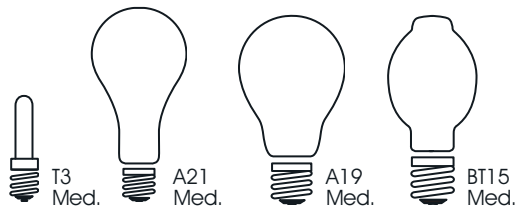

Halogen Lamps

Tubular and "A" Style

Medium Base Tubular and "A" Style Replacements

Watts	Bulb	Base	Satco Product Number	Lamp Code	Finish	Volts	MOL	Initial Lumens	Avg. Rated Hours	Pkg Type	Mstr Case/Inner Pk	Notes		
20		Med.	$4308	KX20CL/3M/E26	Clear	120	2 3/4"	200	3000	Box	10	1		
			$4309	KX20FR/3M/E26	Frost	120	2 3/4"	200	3000	Box	10	1		
30/ 70/ 100		Med.	$4505	30/100A/HAL	White	120	5 1/16"	295/ 785/ 1080	4000	Sleeve	36/12			
40		Med.	$4310	KX40CL/3M/E26	Clear	120	2 3/4"	560	3000	Box	10	1		
			$4311	KX40FR/3M/E26	Frost	120	2 3/4"	560	3000	Box	10	1		
42		Med.	$1943	42A/CAP	Frost	120	4 3/8"	570	3500	Box	12			
			$2648	42A/CAP	Frost	130	4 3/8"	570	3500	Box	12			
50		Med.	$2647	50A/HAL/CRYSTAL	Crystal	120	4 3/8"	860	2500	Box	12			
50/ 100/ 150		Med.	$4506	50/150A/HAL	White	120	5 1/16"	585/ 1400/ 1985	4000	Sleeve	36/12			
52		Med.	$1944	52A/CAP	Frost	120	4 3/8"	770	3500	Box	12			
			$2649	52A/CAP	Frost	130	4 3/8"	770	3500	Box	12			
60		Med.	$1946	60A/HAL	Frost	120	4 3/8"	960	3000	Box	12			
				Med.	$4603	60/BT15/CL	Clear	120	4"	700	5000	CD/1	60/6	
	$4600	60/BT15/W			White	120	4"	600	5000	CD/1	60/6			
		Med.	$4312	KX60CL/3M/E26	Clear	120	2 3/4"	960	3000	Box	10	1		
$4313			KX60FR/3M/E26	Frost	120	2 3/4"	960	3000	Box	10	1			

Don't see the lamp you need? Call Customer Service 1-800-43-SATCO

When using a 130 Volt Lamp on a 120 Volt line, life is extended by approx. 2.5 times and lumens are reduced approx. 20%