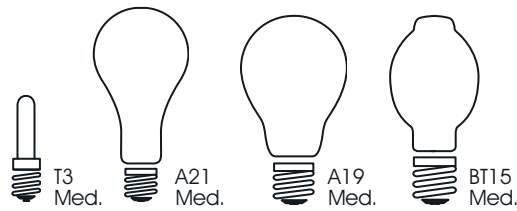

Halogen Lamps

Tubular and "A" Style

Medium Base Tubular and "A" Style Replacements

Watts	Bulb	Base	Satco Product Number	Lamp Code	Finish	Volts	MOL	Initial Lumens	Avg. Rated Hours	Pkg Type	Mstr Case/ Inner Pk	Notes
20		Med.	\$4308	KX20CL/3M/E26	Clear	120	2 3/4"	200	3000	Box	10	1
			\$4309	KX20FR/3M/E26	Frost	120	2 3/4"	200	3000	Box	10	1
30/ 70/ 100		Med.	\$4505	30/100A/HAL	White	120	5 1/16"	295/ 785/ 1080	4000	Sleeve	36/12	
40		Med.	\$4310	KX40CL/3M/E26	Clear	120	2 3/4"	560	3000	Box	10	1
			\$4311	KX40FR/3M/E26	Frost	120	2 3/4"	560	3000	Box	10	1
42		Med.	\$1943	42A/CAP	Frost	120	4 3/8"	570	3500	Box	12	
			\$2648	42A/CAP	Frost	130	4 3/8"	570	3500	Box	12	
50		Med.	\$2647	50A/HAL/CRYSTAL	Crystal	120	4 3/8"	860	2500	Box	12	
50/ 100/ 150		Med.	\$4506	50/150A/HAL	White	120	5 1/16"	585/ 1400/ 1985	4000	Sleeve	36/12	
52		Med.	\$1944	52A/CAP	Frost	120	4 3/8"	770	3500	Box	12	
			\$2649	52A/CAP	Frost	130	4 3/8"	770	3500	Box	12	
60		Med.	\$1946	60A/HAL	Frost	120	4 3/8"	960	3000	Box	12	
				Med.	\$4603	60/BT15/CL	Clear	120	4"	700	5000	CD/1
	\$4600	60/BT15/W			White	120	4"	600	5000	CD/1	60/6	
		Med.	\$4312	KX60CL/3M/E26	Clear	120	2 3/4"	960	3000	Box	10	1
\$4313			KX60FR/3M/E26	Frost	120	2 3/4"	960	3000	Box	10	1	

Don't see the lamp you need? Call Customer Service 1-800-43-SATCO

When using a 130 Volt Lamp on a 120 Volt line, life is extended by approx. 2.5 times and lumens are reduced approx. 20%