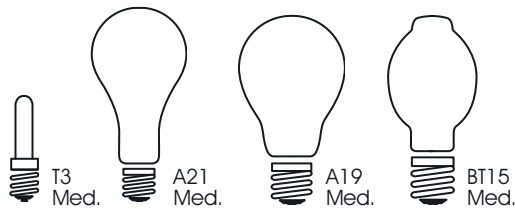

Halogen Lamps

Tubular and "A" Style

Medium Base Tubular and "A" Style Replacements

Watts	Bulb	Base	Satco Product Number	Lamp Code	Finish	Volts	MOL	Initial Lumens	Avg. Rated Hours	Pkg Type	Mstr Case/ Inner Pk	Notes		
20		Med.	$4308	KX20CL/3M/E26	Clear	120	2 3/4"	200	3000	Box	10	1		
			$4309	KX20FR/3M/E26	Frost	120	2 3/4"	200	3000	Box	10	1		
30/ 70/ 100		Med.	$4505	30/100A/HAL	White	120	5 1/16"	295/ 785/ 1080	4000	Sleeve	36/12			
40		Med.	$4310	KX40CL/3M/E26	Clear	120	2 3/4"	560	3000	Box	10	1		
			$4311	KX40FR/3M/E26	Frost	120	2 3/4"	560	3000	Box	10	1		
42		Med.	$1943	42A/CAP	Frost	120	4 3/8"	570	3500	Box	12			
			$2648	42A/CAP	Frost	130	4 3/8"	570	3500	Box	12			
50		Med.	$2647	50A/HAL/CRYSTAL	Crystal	120	4 3/8"	860	2500	Box	12			
50/ 100/ 150		Med.	$4506	50/150A/HAL	White	120	5 1/16"	585/ 1400/ 1985	4000	Sleeve	36/12			
52		Med.	$1944	52A/CAP	Frost	120	4 3/8"	770	3500	Box	12			
			$2649	52A/CAP	Frost	130	4 3/8"	770	3500	Box	12			
60		Med.	$1946	60A/HAL	Frost	120	4 3/8"	960	3000	Box	12			
				Med.	$4603	60/BT15/CL	Clear	120	4"	700	5000	CD/1	60/6	
	$4600	60/BT15/W			White	120	4"	600	5000	CD/1	60/6			
		Med.	$4312	KX60CL/3M/E26	Clear	120	2 3/4"	960	3000	Box	10	1		
$4313			KX60FR/3M/E26	Frost	120	2 3/4"	960	3000	Box	10	1			

Don't see the lamp you need? Call Customer Service 1-800-43-SATCO

When using a 130 Volt Lamp on a 120 Volt line, life is extended by approx. 2.5 times and lumens are reduced approx. 20%