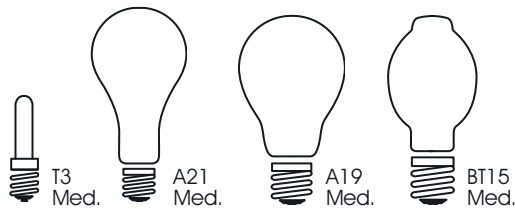

Halogen Lamps

Tubular and "A" Style

Medium Base Tubular and "A" Style Replacements

Watts	Bulb	Base	Satco Product Number	Lamp Code	Finish	Volts	MOL	Initial Lumens	Avg. Rated Hours	Pkg Type	Mstr Case/ Inner Pk	Notes
20		Med.	\$4308	KX20CL/3M/E26	Clear	120	2 3/4"	200	3000	Box	10	1
			\$4309	KX20FR/3M/E26	Frost	120	2 3/4"	200	3000	Box	10	1
30/ 70/ 100		Med.	\$4505	30/100A/HAL	White	120	5 1/16"	295/ 785/ 1080	4000	Sleeve	36/12	
40		Med.	\$4310	KX40CL/3M/E26	Clear	120	2 3/4"	560	3000	Box	10	1
			\$4311	KX40FR/3M/E26	Frost	120	2 3/4"	560	3000	Box	10	1
42		Med.	\$1943	42A/CAP	Frost	120	4 3/8"	570	3500	Box	12	
			\$2648	42A/CAP	Frost	130	4 3/8"	570	3500	Box	12	
50		Med.	\$2647	50A/HAL/CRYSTAL	Crystal	120	4 3/8"	860	2500	Box	12	
50/ 100/ 150		Med.	\$4506	50/150A/HAL	White	120	5 1/16"	585/ 1400/ 1985	4000	Sleeve	36/12	
52		Med.	\$1944	52A/CAP	Frost	120	4 3/8"	770	3500	Box	12	
			\$2649	52A/CAP	Frost	130	4 3/8"	770	3500	Box	12	
60		Med.	\$1946	60A/HAL	Frost	120	4 3/8"	960	3000	Box	12	
				Med.	\$4603	60/BT15/CL	Clear	120	4"	700	5000	CD/1
	\$4600	60/BT15/W			White	120	4"	600	5000	CD/1	60/6	
		Med.	\$4312	KX60CL/3M/E26	Clear	120	2 3/4"	960	3000	Box	10	1
\$4313			KX60FR/3M/E26	Frost	120	2 3/4"	960	3000	Box	10	1	

Don't see the lamp you need? Call Customer Service 1-800-43-SATCO

When using a 130 Volt Lamp on a 120 Volt line, life is extended by approx. 2.5 times and lumens are reduced approx. 20%