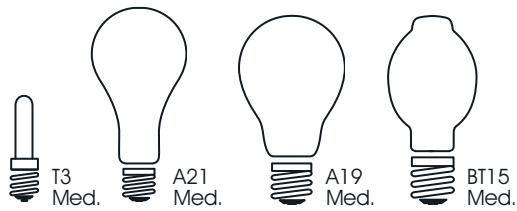

Halogen Lamps

Tubular and "A" Style

Medium Base Tubular and "A" Style Replacements

Watts	Bulb	Base	Satco Product Number	Lamp Code	Finish	Volts	MOL	Initial Lumens	Avg. Rated Hours	Pkg Type	Mstr Case/ Inner Pk	Notes
20		Med.	\$4308	KX20CL/3M/E26	Clear	120	2 3/4"	200	3000	Box	10	1
			\$4309	KX20FR/3M/E26	Frost	120	2 3/4"	200	3000	Box	10	1
30/ 70/ 100		Med.	\$4505	30/100A/HAL	White	120	5 1/16"	295/ 785/ 1080	4000	Sleeve	36/12	
40		Med.	\$4310	KX40CL/3M/E26	Clear	120	2 3/4"	560	3000	Box	10	1
			\$4311	KX40FR/3M/E26	Frost	120	2 3/4"	560	3000	Box	10	1
42		Med.	\$1943	42A/CAP	Frost	120	4 3/8"	570	3500	Box	12	
			\$2648	42A/CAP	Frost	130	4 3/8"	570	3500	Box	12	
50		Med.	\$2647	50A/HAL/CRYSTAL	Crystal	120	4 3/8"	860	2500	Box	12	
50/ 100/ 150		Med.	\$4506	50/150A/HAL	White	120	5 1/16"	585/ 1400/ 1985	4000	Sleeve	36/12	
52		Med.	\$1944	52A/CAP	Frost	120	4 3/8"	770	3500	Box	12	
			\$2649	52A/CAP	Frost	130	4 3/8"	770	3500	Box	12	
60		Med.	\$1946	60A/HAL	Frost	120	4 3/8"	960	3000	Box	12	
				Med.	\$4603	60/BT15/CL	Clear	120	4"	700	5000	CD/1
	\$4600	60/BT15/W			White	120	4"	600	5000	CD/1	60/6	
		Med.	\$4312	KX60CL/3M/E26	Clear	120	2 3/4"	960	3000	Box	10	1
\$4313			KX60FR/3M/E26	Frost	120	2 3/4"	960	3000	Box	10	1	

Don't see the lamp you need? Call Customer Service 1-800-43-SATCO

When using a 130 Volt Lamp on a 120 Volt line, life is extended by approx. 2.5 times and lumens are reduced approx. 20%