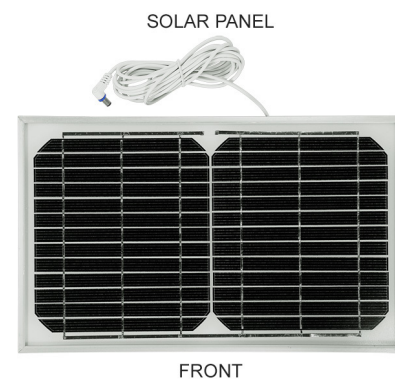

LED SOLAR FLOOD LIGHT

FEATURES

- Includes high-efficiency CREE LED chip
- IP54 rated, dust-protected and water resistant
- Delay time and detecting range are adjustable
- Features dusk-to-dawn and motion sensor capabilities
- Intelligent Power Management (IPM) system automatically regulates battery compensation

SKU#	Kelvin	Lumens	Wattage	Equivalent	Finish	DLC?	Length	Width	Warranty
PLT-10303	5000	1,000	8	150W	Black	No	17.5	5.5	No

ADDITIONAL PHOTOS

FEATURES

- Dusk-to-dawn and motion sensor capabilities
- IP54 rated against dust and moisture
- Replaces 150W halogen fixtures

TYPICAL APPLICATIONS

- Schools, Factories, Hotels
- Offices, Conference Rooms
- Hospitals

WARRANTY

Warranty

No

SPECIFICATIONS

DIMMABLE	YES
DLC LISTED	NO
SAFETY RATING	N/A
COLOR	DAYLIGHT WHITE
COLOR TEMPERATURE	5000K
WATTAGE	8 WATTS
LUMENS	1,000
FINISH.....	BLACK
HOUSING.....	POLYCARBONATE
MOUNTING	UNIVERSAL
LENGTH	17.5 IN.
HEIGHT	5.5 IN.
WIDTH	11.5 IN.
WEIGHT	3 LBS.